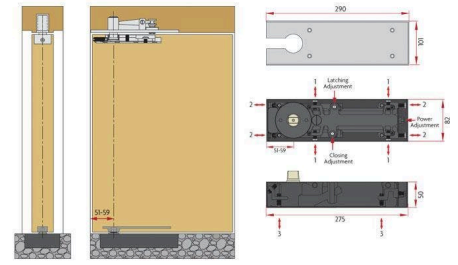

ADDITIONAL IMAGES

Sabre 750 Floor Spring 90 Deg Hold Open - Satin Stainless Steel
Scan to view online and for additional product information , or call us on **1800 555 600**.

Print Date: 20/4/24