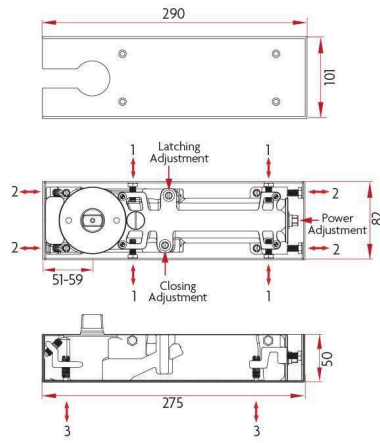

ADDITIONAL IMAGES

Sabre 750 Floor Spring 90 Deg Hold Open - Satin Stainless Steel
Scan to view online and for additional product information , or call us on **1800 555 600**.

Print Date: 20/4/24