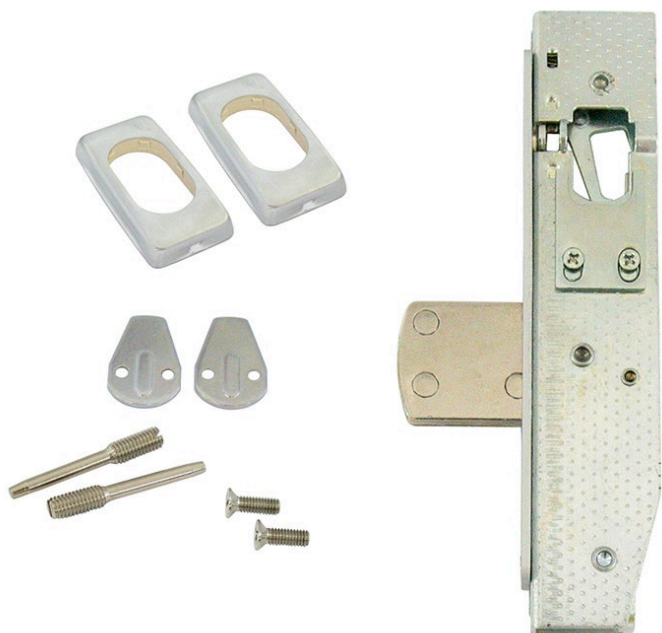

dormakaba 

dormakaba 950 Double Cylinder Short Backset Mortice Lock Kit - Satin Chrome

SKU KB950-37SCP-LC

MPN9400000001202

DESCRIPTION

dormakaba 950-37 Lock Kit Satin Chrome Plate

23mm backset mortice lock kit
Suits 32 - 58mm aluminium doors
Includes 950 primary lock w/ 37mm bolt projection
Includes 2 x escutcheons & 2 x cylinder cams
Cylinders are not included

SPECIFICATION

MPN	9400000001202
Brand	dormakaba
Product Height	181mm
Product Width	25mm
Product Depth	37mm
Product Finish or Colour	Satin Chrome (SC)
Lock Backset	23mm
Includes Fixing Screws	Yes
Bolt / Latch Material	Case Hardened Steel
Fire Rating	No
Fire Tested	No
SCEC Rating	No
Includes Cylinder	No
Cylinder Cut Out Profile	Oval
Includes Strike Plate	Yes
Spindle Size	7.6mm
Bolt Throw	36mm
Lockable	Yes
Has Deadlatching	No
Suits Rebated Doors	No
Min Door Thickness	32mm
Product Warranty	10 Years

dormakaba 950 Double Cylinder Short Backset Mortice Lock Kit - Satin Chrome
Scan to view online and for additional product information , or call us on **1800 555 600**.

Print Date: 26/4/24

ADDITIONAL IMAGES

dormakaba 950 Double Cylinder Short Backset Mortice Lock Kit - Satin Chrome
Scan to view online and for additional product information , or call us on **1800 555 600**.

Print Date: 26/4/24