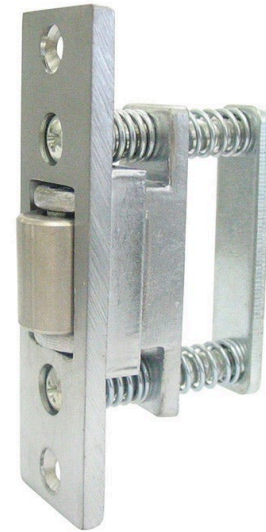

# dormakaba RB111 Roller Bolt - Metal Roller - Satin Chrome

**SKU** KBRB111SCP

**MPN** 9400000011053

### dormakaba RB111 Roller Bolt Satin Chrome Plate

Suits timber & aluminium doors

87mm L x 25mm W x 40mm D

Fully adjustable stainless roller to suit various door gaps

Fire rated AS5130 part 4 as a secondary latching device only

## SPECIFICATION

<b>MPN</b>	9400000011053
<b>Brand</b>	dormakaba
<b>Product Width</b>	25mm
<b>Product Length</b>	87mm
<b>Product Finish or Colour</b>	Satin Chrome (SC)
<b>Product Material</b>	Zinc
<b>Includes Fixing Screws</b>	Yes
<b>Fire Tested</b>	Yes
<b>Includes Strike Plate</b>	Yes
<b>Has Deadlatching</b>	No
<b>Min Door Thickness</b>	35mm
<b>Product Warranty</b>	10 Years