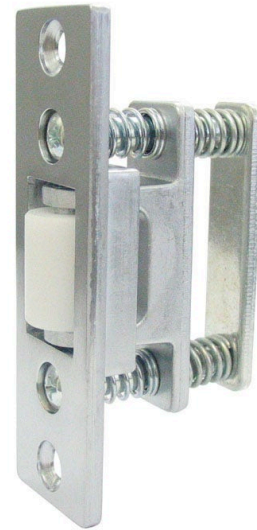

dormakaba 

dormakaba RB100 Roller Bolt - Nylon Roller - Satin Chrome

SKU KBRB100SCP

MPN 9400000011052

DESCRIPTION

dormakaba RB100 Roller Bolt Satin Chrome Plate

Suits timber & aluminium doors

87mm L x 25mm W x 40mm D

Fully adjustable nylon roller to suit various door gaps

SPECIFICATION

MPN	9400000011052
Brand	dormakaba
Product Width	25mm
Product Length	87mm
Product Finish or Colour	Satin Chrome (SC)
Product Material	Zinc
Includes Fixing Screws	Yes
Fire Tested	No
Includes Strike Plate	Yes
Has Deadlatching	No
Min Door Thickness	35mm
Product Warranty	10 Years

dormakaba RB100 Roller Bolt - Nylon Roller - Satin Chrome

Scan to view online and for additional product information , or call us on **1800 555 600**.

Print Date: 20/4/24