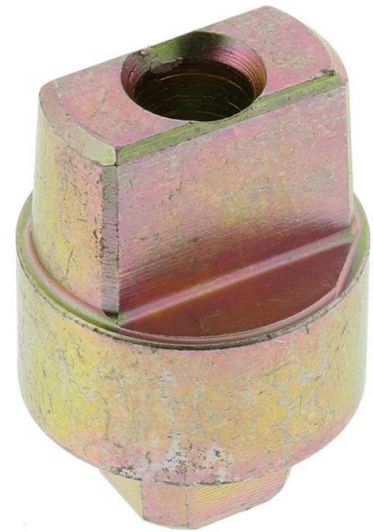

Sabre 750/950 Floor Spring Extended Spindle - 10mm

SKU SAB-FS-SES-10.0

MPN SAB-FS-SES-10

DESCRIPTION

Sabre 750, 950 Floor Spring 10mm Extended Spindle

Suits Sabre 750 & 950 floor springs

SPECIFICATION

MPN	SAB-FS-SES-10
Brand	Sabre
Product Finish or Colour	Brushed Brass (BB)
Product Material	Hardened Steel
Includes Fixing Screws	No
AS1428.1 Compliant	No
Max Door Width	1600mm
Product Warranty	10 Years

Sabre 750/950 Floor Spring Extended Spindle - 10mm

Scan to view online and for additional product information , or call us on **1800 555 600**.

Print Date: 24/4/24