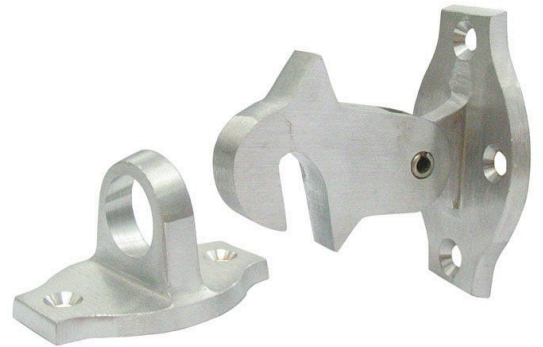

# dormakaba DS884 Door Holder - Wall Mounted - Satin Chrome

**SKU** KBDS884SCP

**MPN** 9400000002125

## DESCRIPTION

**dormakaba DS884 Door Stop Satin Chrome Plate (currently unavailable)**

4 point wall fixing  
62mm projection

## SPECIFICATION

<b>MPN</b>	9400000002125
<b>Brand</b>	dormakaba
<b>Projection or Length</b>	62mm
<b>Product Finish or Colour</b>	Satin Chrome (SC)
<b>Product Material</b>	Brass
<b>Includes Fixing Screws</b>	Yes
<b>Product Warranty</b>	10 Years