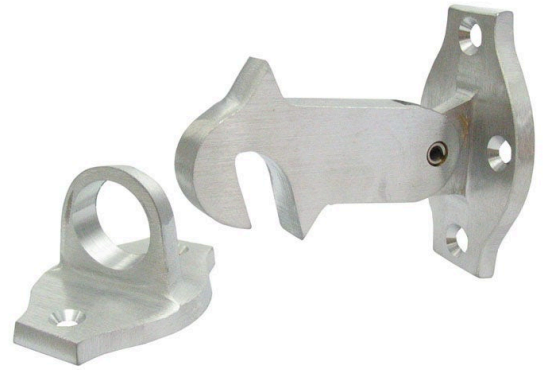

dormakaba 

dormakaba DS885 Door Holder - Wall Mounted - Satin Chrome

SKU KBDS885SCP

MPN 9400000002127

DESCRIPTION

dormakaba DS885 Door Stop Satin Chrome Plate

4 point wall fixing
77mm projection

SPECIFICATION

MPN	9400000002127
Brand	dormakaba
Product Warranty	10 Years Mechanical
Projection or Length	77mm
Product Finish or Colour	Satin Chrome (SC)
Product Material	Brass
Includes Fixing Screws	Yes

dormakaba DS885 Door Holder - Wall Mounted - Satin Chrome