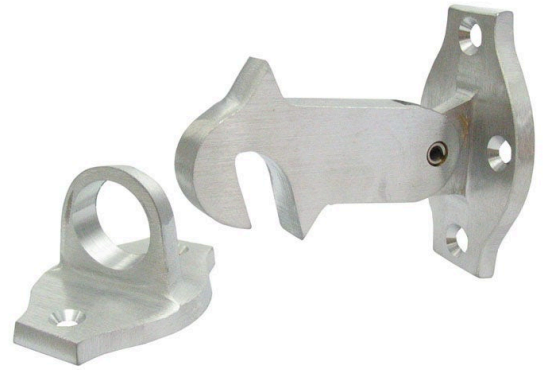

dormakaba 

dormakaba DS885 Door Holder - Wall Mounted - Satin Chrome

SKU KBDS885SCP

MPN 9400000002127

DESCRIPTION

dormakaba DS885 Door Stop Satin Chrome Plate

4 point wall fixing
77mm projection

SPECIFICATION

MPN	9400000002127
Brand	dormakaba
Projection or Length	77mm
Product Finish or Colour	Satin Chrome (SC)
Product Material	Brass
Includes Fixing Screws	Yes
Product Warranty	10 Years

dormakaba DS885 Door Holder - Wall Mounted - Satin Chrome