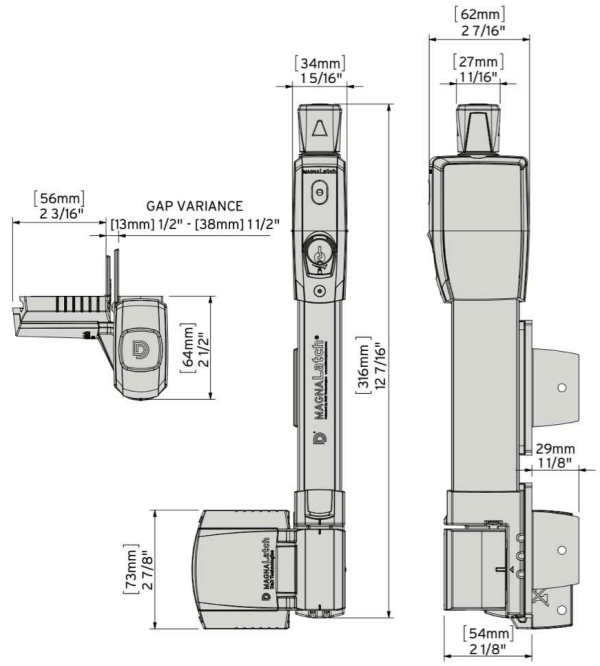

D&D Technologies MagnaLatch® ML3VPLA Series 3 Vertical Pull - Keyed Alike - Black

SKU DND-ML3VPLA

MPN ML3VPLA

DESCRIPTION

The original magnetic child & pool safety gate latch

Improved, stylish "Series 3" design
Industry-leading magnetic latching technology
Visual indicator shows locked/unlocked status
New, higher-security lock cylinder (rekeyable to doors)
Superior performance in extreme climates
Vertically and horizontally adjustable
Indicator marks show if adjustment is required
Meets all Australian and NZ Standards for pool gates
Latch release knob should be 1500mm above ground level
Australian made
Lifetime warranty
Keyable/rekeyable C4 keyway

SPECIFICATION

MPN	ML3VPLA
Brand	D&D Technologies
Product Width	34 mm
Product Warranty	Lifetime
Product Height	316 mm
Product Depth	62 mm
Product Material	Polymer
Includes Fixing Screws	No
AS1428.1 Compliant	No
Can Be Rekeyed	Yes
Can be Master Keyed	Yes
Includes Cylinder	Yes
Cylinder Keyway	C4
Lockable	Yes
Suitable for	Commercial, Residential

ADDITIONAL IMAGES

D&D Technologies MagnaLatch® ML3VPLA Series 3 Vertical Pull - Keyed Alike - Black
Scan to view online and for additional product information , or call us on **1800 555 600**.

Print Date: 21/5/25

D&D Technologies MagnaLatch® ML3VPLA Series 3 Vertical Pull - Keyed Alike - Black
 Scan to view online and for additional product information , or call us on **1800 555 600**.

Print Date: 21/5/25