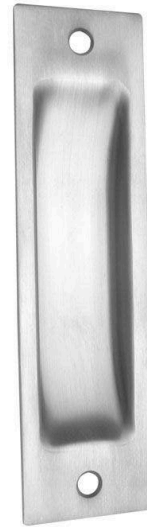

NOVAS

Novas 6100 Flush Pull - Satin Stainless Steel

SKU NH50-6100SSS

MPN 6100FPSSS

DESCRIPTION

Novas 6100 Flush Pull Satin Stainless Steel

146mm L x 40mm W x 12mm D
Stainless steel

SPECIFICATION

MPN	6100FPSSS
Brand	Novas
Product Width	40mm
Product Length	146mm
Product Depth	12mm
Square / Round Face	Square
Product Finish or Colour	Satin Stainless Steel (SSS)
Product Material	304 Stainless Steel
Includes Fixing Screws	Yes
Suitable for Door Type	Timber Doors
Fixing	Concealed Fixed
Product Warranty	25 Years

Novas 6100 Flush Pull - Satin Stainless Steel

Scan to view online and for additional product information , or call us on **1800 555 600**.

Print Date: 26/4/24