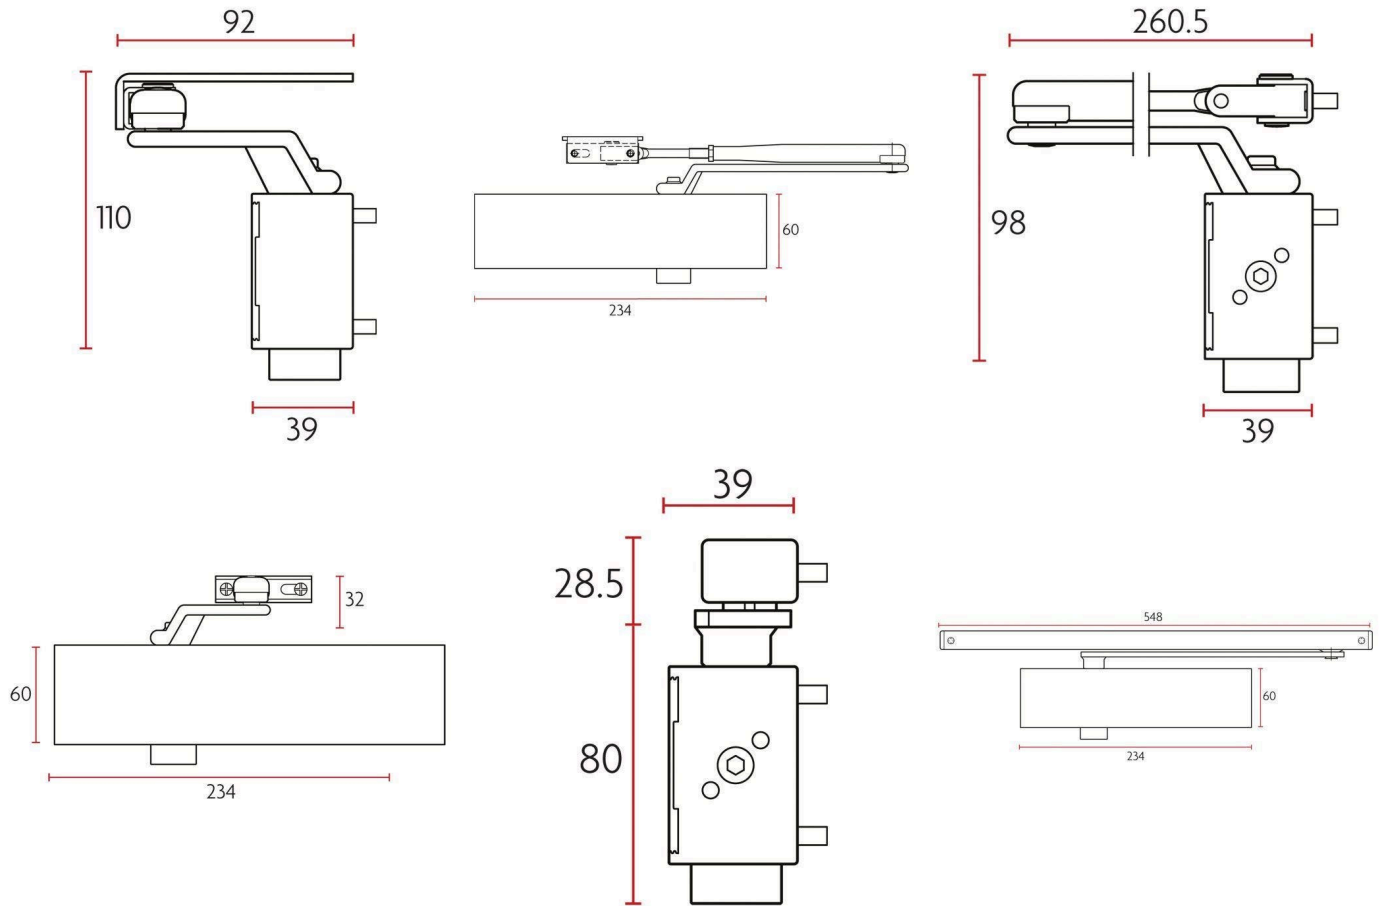

Sabre 835 Door Closer - Black

SKU SAB-DC835-BLK

MPN SAB-DC835-BLK

DESCRIPTION

Sabre 835 Door Closer w/Delayed Action Standard arm Black

Suitable for doors 850mm - 1250mm wide
Adjustable Size 2 - Size 5
Adjustable Back Check & delayed action
40kg - 100kg door weight
180 degree opening
Fire Rated
10yr mechanical warranty
Parallel arm bracket included
Can be used with track arm (Order separately)

SPECIFICATION

MPN	SAB-DC835-BLK
Brand	Sabre
Product Width	39mm
Product Height	60mm
Product Length	234mm
Product Finish or Colour	Black (BLK)
Product Material	Extruded Aluminium
Includes Fixing Screws	Yes
AS1428.1 Compliant	No
Fire Tested	Yes
Spring Strength	Size 2-5 (EN2-5)
Back Check Valve	Yes
Hold Open Type	Optional
Cam Action	No
Adjustable Closing Speed	Yes
Delayed Action	Yes
Arm Type	Standard Arm
Push / Pull Side Mounting	Both
Includes PA Bracket	Yes
Max Door Width	1250mm

Sabre 835 Door Closer - Black

Scan to view online and for additional product information , or call us on **1800 555 600**.

Print Date: 18/4/24

ADDITIONAL IMAGES

Sabre 835 Door Closer - Black

Scan to view online and for additional product information , or call us on **1800 555 600**.