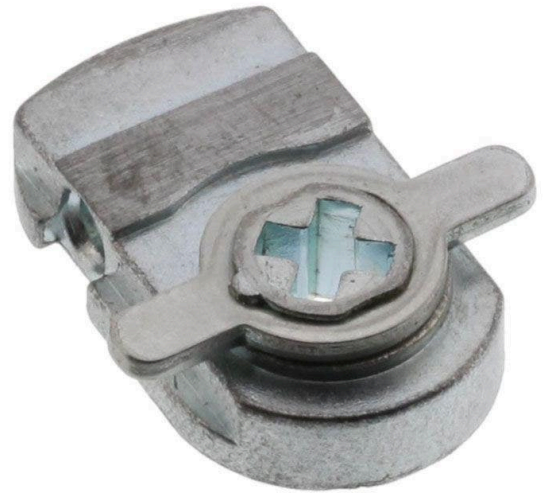

Legge 8A 990MF Mortice Lock Turn Snib Adaptor Only

SKU LGLY9-CA8

MPN LY9-CA8

DESCRIPTION

Legge LY9 #8A Turn Adaptor

Suits No. 8-LH or 8-RH cam tail.

Cam locks & unlocks the lever. Turning the key in reverse direction retracts the latch bolt. (Special Classroom Function)

10 year manufacturer's warranty.

SPECIFICATION

MPN	LY9-CA8
Brand	Legge
Product Material	Zinc Diecast
Product Warranty	30 Years

Legge 8A 990MF Mortice Lock Turn Snib Adaptor Only

Scan to view online and for additional product information , or call us on **1800 555 600**.