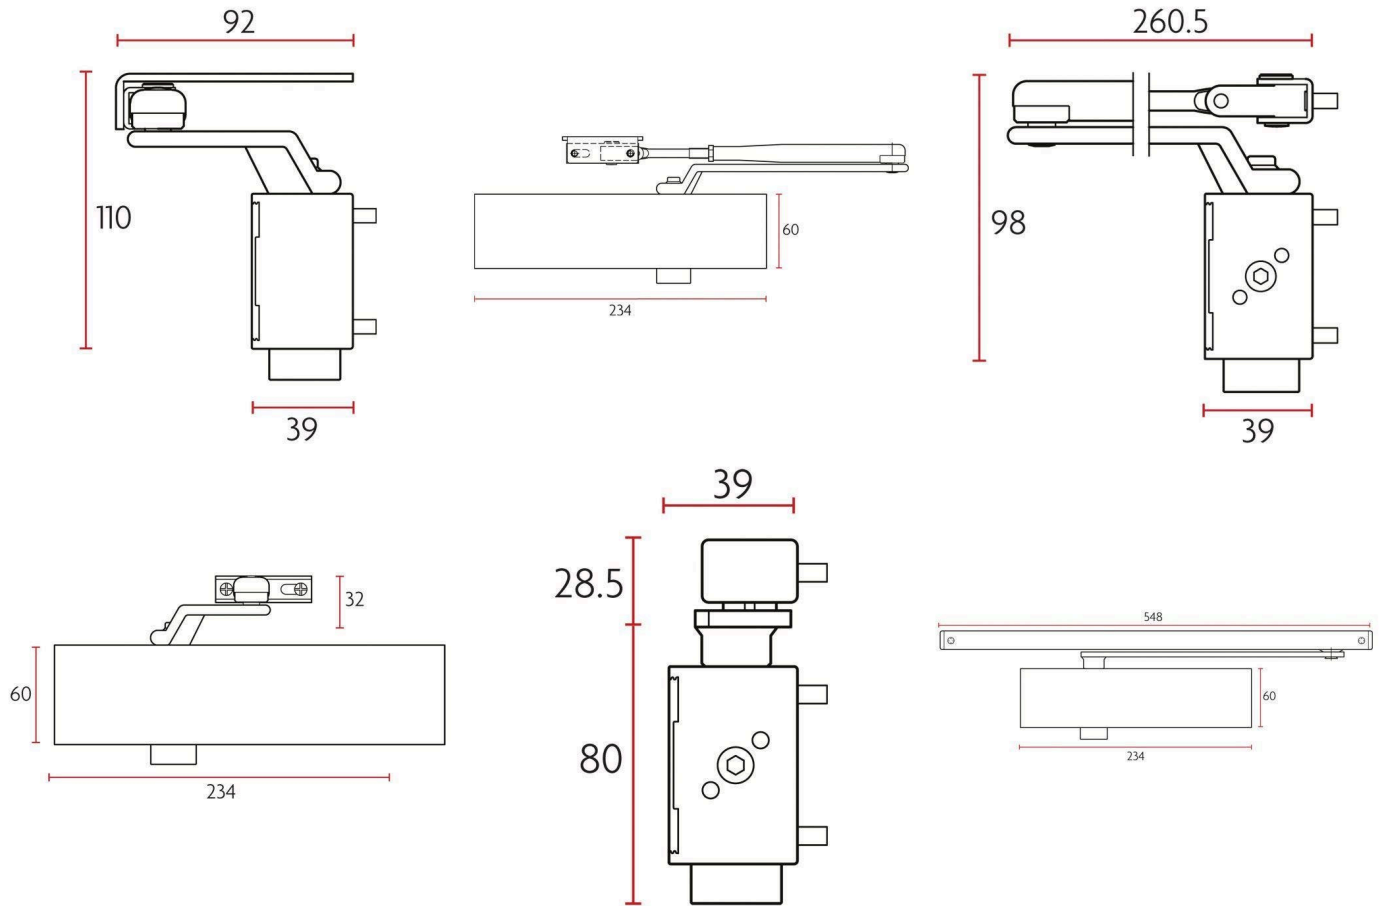

Sabre 835 Door Closer - Silver

SKU SAB-DC835-SIL

MPN SAB-DC835-SIL

DESCRIPTION

Sabre 835 Door Closer w/Delayed Action Standard arm Silver

Suitable for doors 850mm - 1250mm wide
Adjustable Size 2 - Size 5
Adjustable Back Check & delayed action
40kg - 100kg door weight
180 degree opening
Fire Rated
10yr mechanical warranty
Parallel arm bracket included
Can be used with track arm (Order separately)

SPECIFICATION

MPN	SAB-DC835-SIL
Brand	Sabre
Product Width	39mm
Product Height	60mm
Product Length	234mm
Product Finish or Colour	Silver (SIL)
Product Material	Extruded Aluminium
Includes Fixing Screws	Yes
AS1428.1 Compliant	No
Fire Tested	Yes
Spring Strength	Size 2-5 (EN2-5)
Back Check Valve	Yes
Hold Open Type	Optional
Cam Action	No
Adjustable Closing Speed	Yes
Delayed Action	Yes
Arm Type	Standard Arm
Push / Pull Side Mounting	Both
Includes PA Bracket	Yes
Max Door Width	1250mm

Sabre 835 Door Closer - Silver

Scan to view online and for additional product information , or call us on **1800 555 600**.

Print Date: 26/4/24

ADDITIONAL IMAGES

Sabre 835 Door Closer - Silver

Scan to view online and for additional product information , or call us on **1800 555 600**.