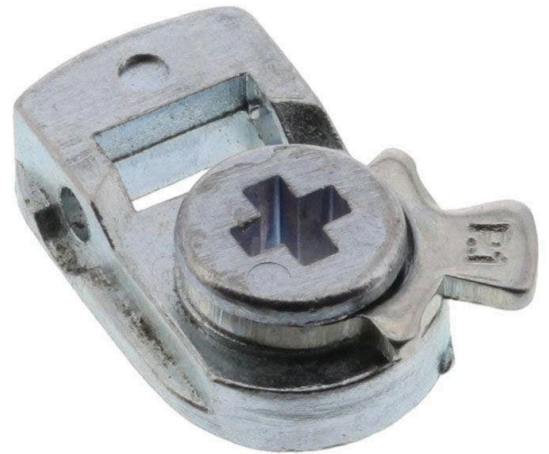

NOVAS

Novas Mortice Lock P1 Turnsnib Adaptor Only

SKU NH-P1

MPN P1

DESCRIPTION

Novas P1 Turnsnib Adaptor Assembly

Suits Novas commercial mortice locks
Adaptor locks & unlocks locking bar

SPECIFICATION

MPN P1
Brand Novas
Product Material Zinc Diecast
Product Warranty 25 Years

Novas Mortice Lock P1 Turnsnib Adaptor Only

Scan to view online and for additional product information , or call us on **1800 555 600**.