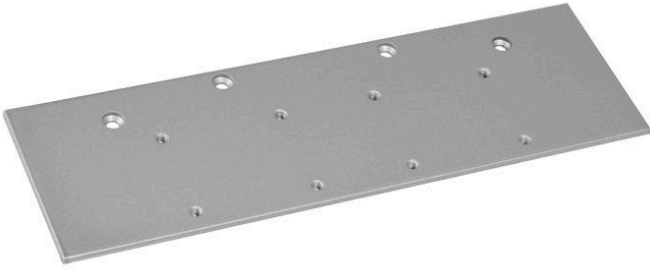

Sabre 836 Drop Plate - Silver

Scan to view online and for additional product information , or call us on **1800 555 600**.

Print Date: 20/4/24