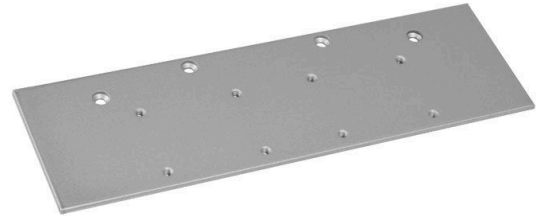

Sabre 836 Drop Plate - Silver

SKU SAB-DC836-DP-SIL

MPNSAB-DC836-DP-SIL

DESCRIPTION

Sabre 836 Door Closer Drop Plate Silver

Suits Sabre 836 Door Closers

Used on door or frame when there is limited direct fixing available.

Silver paint finish

SPECIFICATION

MPN	SAB-DC836-DP-SIL
Brand	Sabre
Product Width	5mm
Product Height	85mm
Product Length	275mm
Product Finish or Colour	Silver (SIL)
Product Material	Mild Steel
Includes Fixing Screws	Yes
Max Door Width	1600mm
Product Warranty	5 Years