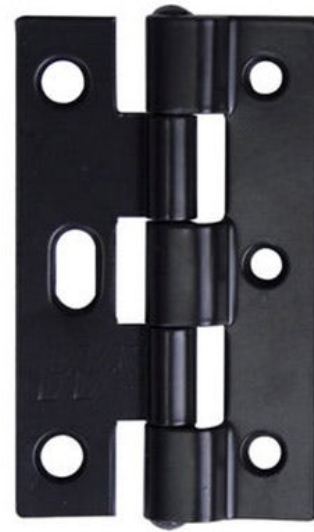

Whitco W831501 Security Door Hinge Packer Only - Zinc - 75x15x.08mm

SKU LWW831501

MPN W831501

DESCRIPTION

Whitco W831501 Security Door Hinge 0.8mm Packer

Suits Whitco aluminium screen door hinges
0.8mm thick

SPECIFICATION

MPN	W831501
Brand	Whitco
Product Height	75mm
Product Width	15mm
Hinge Thickness	0.8mm
Product Finish or Colour	Silver (SIL)
Product Material	Steel
Includes Fixing Screws	No
Product Warranty	10 Years

Whitco W831501 Security Door Hinge Packer Only - Zinc - 75x15x.08mm
Scan to view online and for additional product information , or call us on **1800 555 600**.

Print Date: 26/4/24