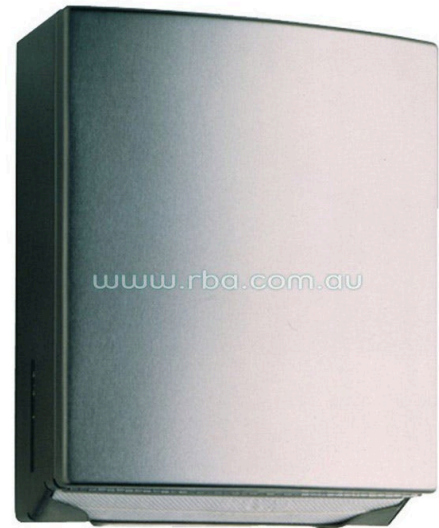

Bobrick B4262 Paper Towel Dispenser - Contura Model - Satin Stainless Steel

SKU BOB4262

MPNB-4262

DESCRIPTION

Bobrick B4262 Contura Surface Mounted Paper Towel Dispenser Stainless Steel

Surface mounted with tumbler security lock
345mm H x 275mm W x 125 D
Capacity - 400 C fold or 525 multi-fold paper towels
Keyed alike key used on all Bobrick Dispensers
3 year manufacturer's warranty

SPECIFICATION

MPN	B-4262
Brand	Bobrick
Product Height	345mm
Product Width	275mm
Product Warranty	3 Years
Product Depth	125mm
Product Finish or Colour	Satin Stainless Steel (SSS)
Product Material	304 Stainless Steel
AS1428.1 Compliant	Yes
Lockable	Yes
Mounting Type	Surface Mounted
Blocking Required	Yes
Orientation	Vertical
Paper Type	Multifold

ADDITIONAL IMAGES

Bobrick B4262 Paper Towel Dispenser - Contura Model - Satin Stainless Steel
Scan to view online and for additional product information , or call us on **1800 555 600**.

Print Date: 1/5/24