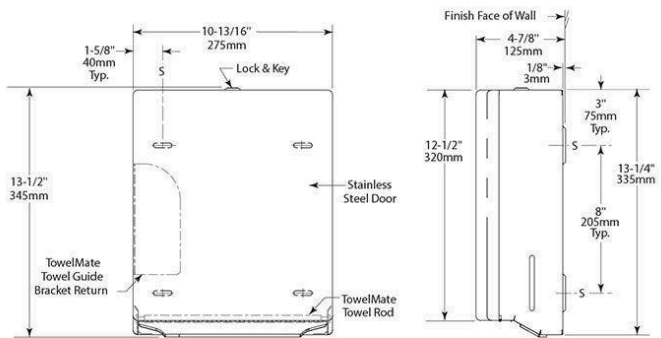

Bobrick B4262 Paper Towel Dispenser - Contura Model - Satin Stainless Steel
Scan to view online and for additional product information , or call us on **1800 555 600**.

Print Date: 1/5/24