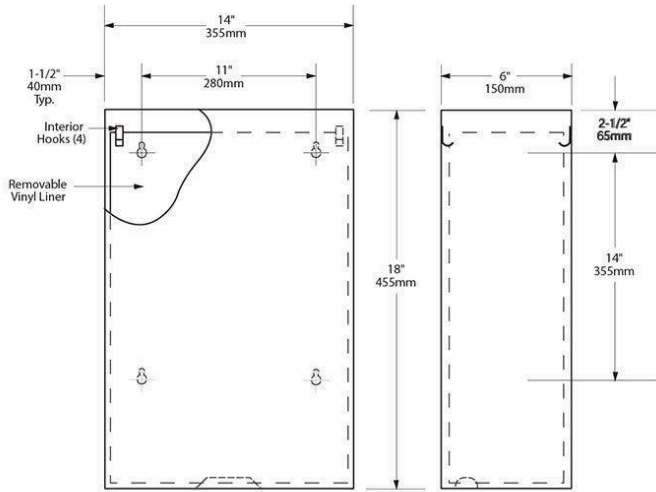

Bobrick B279 Waste Bin Only - Satin Stainless Steel - 24 LT

SKU BOB279

MPNB-279

DESCRIPTION

Bobrick B279 24L Waste Bin Stainless Steel

Wall mounted
455mm H x 355mm W x 150mm D
Capacity - 24 litre
Stainless steel
AS 1428.1 Compliant

SPECIFICATION

MPN	B-279
Brand	Bobrick
Product Height	455mm
Product Width	355mm
Projection or Length	150mm
Product Depth	150mm
Product Finish or Colour	Satin Stainless Steel (SSS)
Product Material	304 Stainless Steel
AS1428.1 Compliant	Yes
Fixing	Concealed Fixed
Mounting Type	Surface Mounted
Blocking Required	Yes
Capacity	24.2L
Orientation	Vertical
Product Warranty	1 Year

ADDITIONAL IMAGES

Bobrick B279 Waste Bin Only - Satin Stainless Steel - 24 LT

Scan to view online and for additional product information , or call us on **1800 555 600**.

Print Date: 20/4/24

Bobrick B279 Waste Bin Only - Satin Stainless Steel - 24 LT