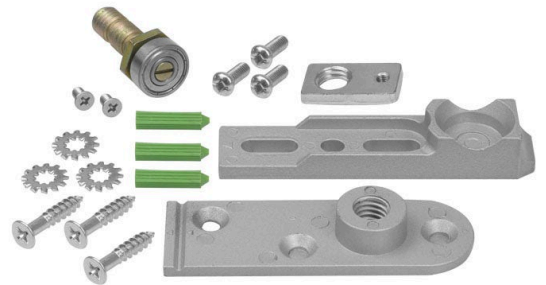

Sabre 850 Bottom Pivot Pack

SKU SAB-TCSP-850-BP

MPN SAB-SPTC-850-BP

DESCRIPTION

Sabre 850 Bottom Pivot Pack

Suits Sabre 850 Transom Closer
Height adjustable bottom pivot
May suit various brands (check manufacturer's specifications)

SPECIFICATION

MPN	SAB-SPTC-850-BP
Brand	Sabre
Max Weight	100kg
Product Finish or Colour	Silver (SIL)
Product Material	Zinc Alloy
Includes Fixing Screws	Yes
Fire Tested	No
Product Warranty	10 Years

Sabre 850 Bottom Pivot Pack