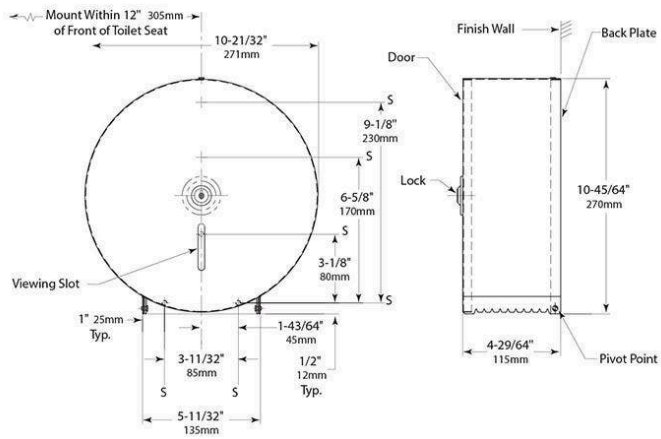

Bobrick B2890 Toilet Roll Holder - Jumbo Model - Satin Stainless Steel

Scan to view online and for additional product information , or call us on **1800 555 600**.

Print Date: 29/4/24