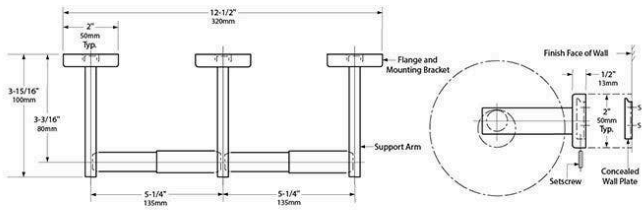

Bobrick B7686 Toilet Roll Holder Double - Polished Stainless Steel

Scan to view online and for additional product information , or call us on **1800 555 600**.

Print Date: 24/4/24