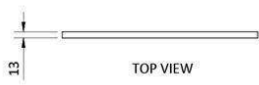

Bobrick B1658 1639 Accessible Mirror - Polished Stainless Steel - 990 H x 406mm W
Scan to view online and for additional product information , or call us on **1800 555 600**.

Print Date: 20/4/24