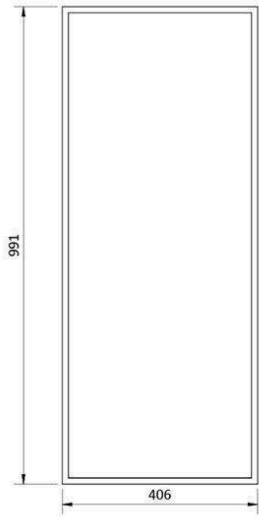

### Bobrick B1658 1639 Accessible Mirror

Bright Polished one piece Stainless Steel Channel Frame with mitred corners  
406mm W x 990mm H  
Safety Glass  
Concealed wall hanger  
AS1428.1 compliant

## SPECIFICATION

<b>MPN</b>	B-1658 1639
<b>Brand</b>	Bobrick
<b>Product Width</b>	406mm
<b>Product Height</b>	990mm
<b>Product Thickness</b>	13mm
<b>Product Finish or Colour</b>	Polished Stainless Steel (PSS)
<b>Product Material</b>	Stainless Steel
<b>Includes Fixing Screws</b>	No
<b>AS1428.1 Compliant</b>	Yes
<b>Antiligature</b>	No
<b>Fixing</b>	Concealed Fixed
<b>Surface Type</b>	6mm Tempered Glass
<b>Self Adhesive</b>	No
<b>Has Shelf</b>	No
<b>Security Fixing</b>	No
<b>Product Warranty</b>	1 Year

## ADDITIONAL IMAGES

**Bobrick B1658 1639 Accessible Mirror - Polished Stainless Steel - 990 H x 406mm W**  
Scan to view online and for additional product information , or call us on **1800 555 600**.

Print Date: 20/4/24

**Bobrick B1658 1639 Accessible Mirror - Polished Stainless Steel - 990 H x 406mm W**  
Scan to view online and for additional product information , or call us on **1800 555 600**.

Print Date: 20/4/24