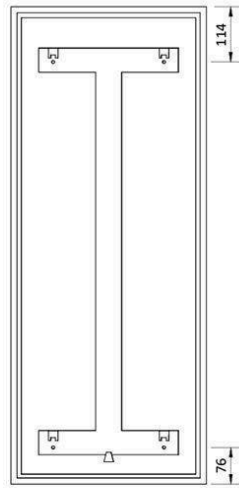

### Bobrick B1658 1639 Accessible Mirror

Bright Polished one piece Stainless Steel Channel Frame with mitred corners  
406mm W x 990mm H  
Safety Glass  
Concealed wall hanger  
AS1428.1 compliant

## SPECIFICATION

<b>MPN</b>	B-1658 1639
<b>Brand</b>	Bobrick
<b>Product Width</b>	406mm
<b>Product Height</b>	990mm
<b>Product Thickness</b>	13mm
<b>Product Finish or Colour</b>	Polished Stainless Steel (PSS)
<b>Product Material</b>	Stainless Steel
<b>Includes Fixing Screws</b>	No
<b>AS1428.1 Compliant</b>	Yes
<b>Antiligature</b>	No
<b>Fixing</b>	Concealed Fixed
<b>Surface Type</b>	6mm Tempered Glass
<b>Self Adhesive</b>	No
<b>Has Shelf</b>	No
<b>Security Fixing</b>	No
<b>Product Warranty</b>	1 Year

## ADDITIONAL IMAGES

**Bobrick B1658 1639 Accessible Mirror - Polished Stainless Steel - 990 H x 406mm W**  
Scan to view online and for additional product information , or call us on **1800 555 600**.

Print Date: 20/4/24

**Bobrick B1658 1639 Accessible Mirror - Polished Stainless Steel - 990 H x 406mm W**  
Scan to view online and for additional product information , or call us on **1800 555 600**.

Print Date: 20/4/24