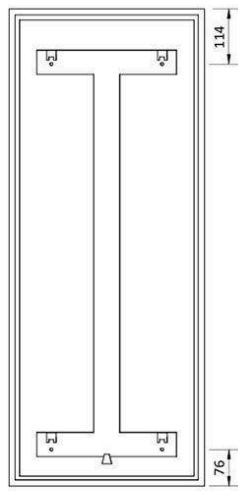

### Bobrick B2908 1639 Premium Accessible Mirror Stainless Steel

Stainless steel angle frame  
Safety glass  
406mm W x 990mm H  
Concealed wall hanger brackets - top and bottom  
Complies to AS1428.1-2009

## SPECIFICATION

<b>MPN</b>	B-2908 1639
<b>Brand</b>	Bobrick
<b>Product Width</b>	406mm
<b>Product Height</b>	990mm
<b>Product Thickness</b>	19mm
<b>Product Finish or Colour</b>	Satin Stainless Steel (SSS)
<b>Product Material</b>	Stainless Steel
<b>Includes Fixing Screws</b>	No
<b>AS1428.1 Compliant</b>	Yes
<b>Antiligature</b>	No
<b>Fixing</b>	Concealed Fixed
<b>Surface Type</b>	6mm Tempered Glass
<b>Self Adhesive</b>	No
<b>Has Shelf</b>	No
<b>Security Fixing</b>	No
<b>Product Warranty</b>	1 Year

## ADDITIONAL IMAGES

**Bobrick B2908 1639 Premium Accessible Mirror - Satin Stainless Steel - 990 H x 406mm W**  
Scan to view online and for additional product information , or call us on **1800 555 600**.

Print Date: 20/4/24

FRONT VIEW

BACK VIEW

TOP VIEW

**Bobrick B2908 1639 Premium Accessible Mirror - Satin Stainless Steel - 990 H x 406mm W**  
Scan to view online and for additional product information , or call us on **1800 555 600**.