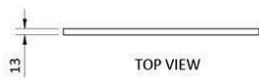

FRONT VIEW

TOP VIEW