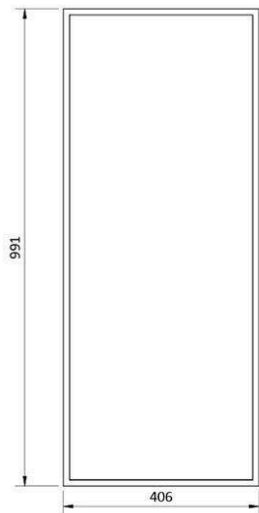

### Bobrick B2908 1639 Premium Accessible Mirror Stainless Steel

Stainless steel angle frame  
Safety glass  
406mm W x 990mm H  
Concealed wall hanger brackets - top and bottom  
Complies to AS1428.1-2009

## SPECIFICATION

<b>MPN</b>	B-2908 1639
<b>Brand</b>	Bobrick
<b>Product Width</b>	406mm
<b>Product Height</b>	990mm
<b>Product Thickness</b>	19mm
<b>Product Finish or Colour</b>	Satin Stainless Steel (SSS)
<b>Product Material</b>	Stainless Steel
<b>Includes Fixing Screws</b>	No
<b>AS1428.1 Compliant</b>	Yes
<b>Antiligature</b>	No
<b>Fixing</b>	Concealed Fixed
<b>Surface Type</b>	6mm Tempered Glass
<b>Self Adhesive</b>	No
<b>Has Shelf</b>	No
<b>Security Fixing</b>	No
<b>Product Warranty</b>	1 Year

## ADDITIONAL IMAGES

**Bobrick B2908 1639 Premium Accessible Mirror - Satin Stainless Steel - 990 H x 406mm W**  
Scan to view online and for additional product information , or call us on **1800 555 600**.

Print Date: 20/4/24

FRONT VIEW

BACK VIEW

TOP VIEW

**Bobrick B2908 1639 Premium Accessible Mirror - Satin Stainless Steel - 990 H x 406mm W**  
Scan to view online and for additional product information , or call us on **1800 555 600**.