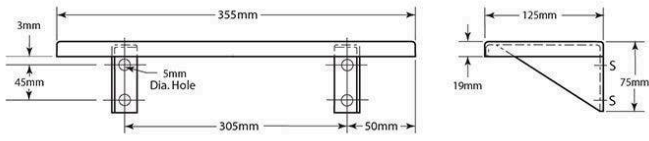

Bobrick B295x14 Accessible Shelf - Satin Stainless Steel - 355mm w

SKU BOB295-14

MPNB-295X14

DESCRIPTION

Bobrick B295x14 Accessible Shelf

355mm W x 125mm D x 75mm H
Stainless steel
Complies to AS1428.1-2009

SPECIFICATION

MPN	B-295X14
Brand	Bobrick
Product Width	355mm
Product Height	75mm
Product Depth	125mm
Product Finish or Colour	Satin Stainless Steel (SSS)
Product Material	Stainless Steel
Includes Fixing Screws	No
AS1428.1 Compliant	Yes
Antiligature	No
Antimicrobial	No
Fixing	Visible Fixed
Centre to Centre Distance	255mm
Open Projection	125mm
Mounting Type	Surface Mounted
Closed Projection	125mm
Blocking Required	Yes
Security Fixing	No
Number of Shelves	1
Number of Brackets	2
Product Warranty	1 Year

ADDITIONAL IMAGES

Bobrick B295x14 Accessible Shelf - Satin Stainless Steel - 355mm w
Scan to view online and for additional product information , or call us on **1800 555 600**.

Print Date: 27/4/24

Bobrick B295x14 Accessible Shelf - Satin Stainless Steel - 355mm w
 Scan to view online and for additional product information , or call us on **1800 555 600**.