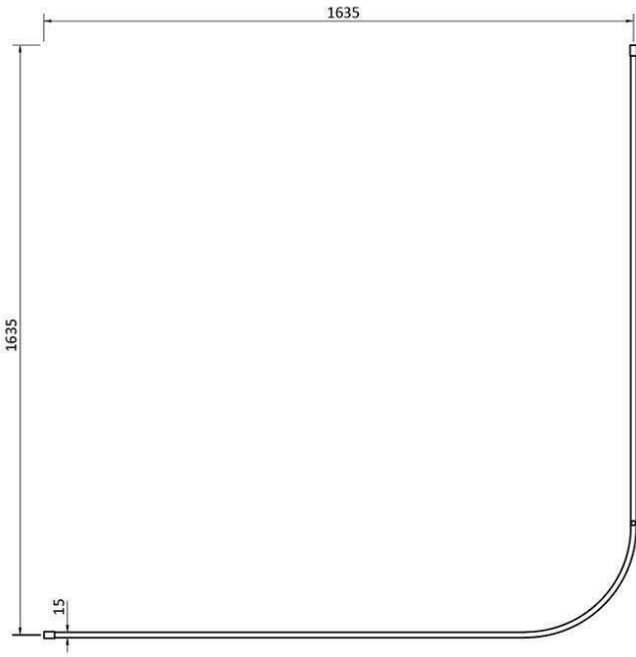

RBA 4177-161 Shower Curtain Track - Clear Anodised Aluminium - 1635mm x 1635mm

SKU BOB-RBA4177-161

MPN RBA4177-161

DESCRIPTION

RBA 4177-161 Shower Curtain Track Anodised Aluminium

90deg shower curtain track
1635mm (square). 1.0m ceiling support.
Concealed fixings
Anodised aluminium
Adjustable on installation
Includes curtain hooks
Suitable for 1 piece curtain (not included)
Complies to AS1428.1-2009

SPECIFICATION

MPN	RBA4177-161
Brand	RBA Group
Product Length	1635mm
Product Width	1635mm
Product Thickness	20mm
Product Material	Aluminium
AS1428.1 Compliant	Yes
Fixing	Concealed Fixed
Blocking Required	Yes
Rail Type	Track
Number of Brackets	2
Product Warranty	1 Year

ADDITIONAL IMAGES

RBA 4177-161 Shower Curtain Track - Clear Anodised Aluminium - 1635mm x 1635mm
Scan to view online and for additional product information , or call us on **1800 555 600**.

Print Date: 29/4/24

RBA 4177-161 Shower Curtain Track - Clear Anodised Aluminium - 1635mm x 1635mm
Scan to view online and for additional product information , or call us on **1800 555 600**.

Print Date: 29/4/24