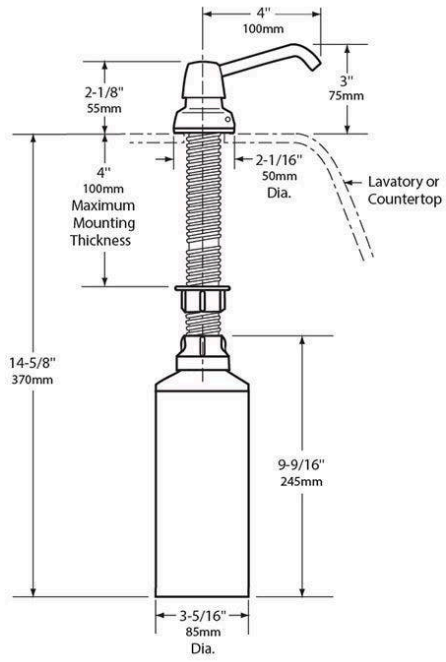

000

Bobrick B822 Soap Dispenser - Basin Mounted - Polished Stainless Steel - 1 LT
Scan to view online and for additional product information , or call us on **1800 555 600**.

Print Date: 20/4/24