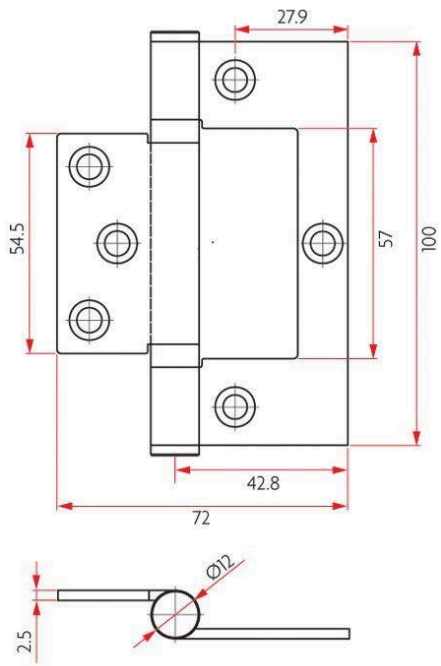

Sabre Fast Fix Metal Frame Hinge - Satin Stainless Steel - 100x70mm

SKU SAB-H10070FFM-SSS

MPN SAB-H10070FFM-SSS

DESCRIPTION

Sabre 100mm x 70mm Fast Fix Metal Frame Hinge Satin Stainless Steel

100mm L x 72mm W x 2.5mm T

Stainless steel

Suits some aluminium frames depending on extrusion type

2.5mm frame & door clearance

SPECIFICATION

MPN	SAB-H10070FFM-SSS
Brand	Sabre
Product Height	100mm
Product Width	72.5mm
Hinge Thickness	2.5mm
Product Finish or Colour	Satin Stainless Steel (SSS)
Product Material	304 Stainless Steel
Includes Fixing Screws	Yes
Hinge Bearing Type	Ball Bearing
Fixed / Loose Pin	Fixed
Product Warranty	10 Years

ADDITIONAL IMAGES

Sabre Fast Fix Metal Frame Hinge - Satin Stainless Steel - 100x70mm

Scan to view online and for additional product information , or call us on **1800 555 600**.

Print Date: 27/4/24

Sabre Fast Fix Metal Frame Hinge - Satin Stainless Steel - 100x70mm
Scan to view online and for additional product information , or call us on **1800 555 600**.