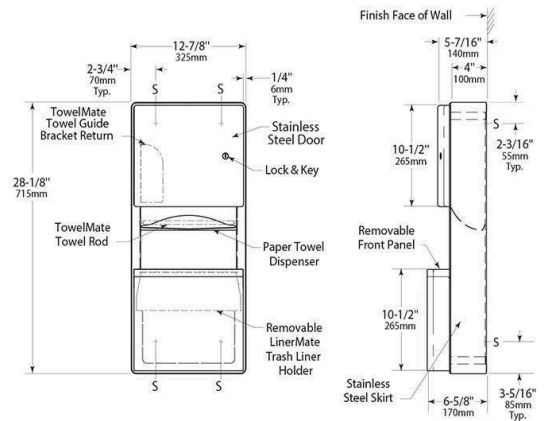

Bobrick B43699 Paper Towel Dispenser and Waste Bin - Contura Model - Satin Stainless Steel

SKU BOB43699

MPNB-43699

DESCRIPTION

Bobrick B43699 Contura Paper Towel Dispenser & Waste Bin Stainless Steel

Surface mounted with flush tumbler lock

710mm H x 325mm W

304 stainless steel

3 year manufacturer's years

Waste Capacity: 11.4L

SPECIFICATION

MPN	B-43699
Brand	Bobrick
Product Height	715mm
Product Width	325mm
Projection or Length	170mm
Product Depth	170mm
Product Finish or Colour	Satin Stainless Steel (SSS)
Product Material	304 Stainless Steel
AS1428.1 Compliant	Yes
Lockable	Yes
Fixing	Concealed Fixed
Mounting Type	Surface Mounted
Blocking Required	Yes
Capacity	11.3L
Orientation	Vertical
Product Warranty	3 Years