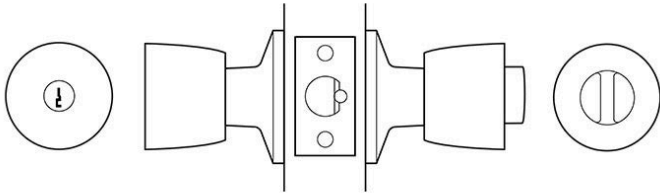

ASSA ABLOY

Lockwood 530 Knob Entrance Lockset - Satin Chrome

SKU LW530SC

MPN530SC

DESCRIPTION

Lockwood 530 Entrance Set Satin Chrome

Suits 32mm - 48mm Timber Doors
60mm Backset
Satin Chrome finish
25 year manufacturer's warranty
13mm latch projection - brass
6mm diameter rose
Fire Rated (2Hrs) when supplied with 127mm backset
Also accepts 530-222SC (70mm) & 530-225SC (127mm) backset latch assys.

SPECIFICATION

MPN	530SC
Brand	Lockwood
Product Diameter	48mm
Rose Diameter	64mm
Product Finish or Colour	Satin Chrome (SC)
Product Material	Zinc Alloy
Lock Backset	60mm
Includes Fixing Screws	Yes
Bolt / Latch Material	Brass
AS1428.1 Compliant	No
Fire Tested	Yes
Fire Rating	Yes
Includes Cylinder	Yes
Includes Strike Plate	Yes
Cylinder Keyway	C4
Can Be Rekeyed	Yes
Has Deadlatching	Yes
Lockable	Yes
Suits Rebated Doors	Yes
Max Door Thickness	48mm
Number of Pins / Wafers	5 Pin or 6 Pin

Lockwood 530 Knob Entrance Lockset - Satin Chrome

Scan to view online and for additional product information , or call us on **1800 555 600**.

Print Date: 23/4/24

Number of Keys Included 2
Min Door Thickness 32mm
Cylinder Plug Type 530-20
Product Warranty 25 Years

ADDITIONAL IMAGES

Lockwood 530 Knob Entrance Lockset - Satin Chrome
*Scan to view online and for additional product information , or call us on **1800 555 600**.*

Print Date: 23/4/24