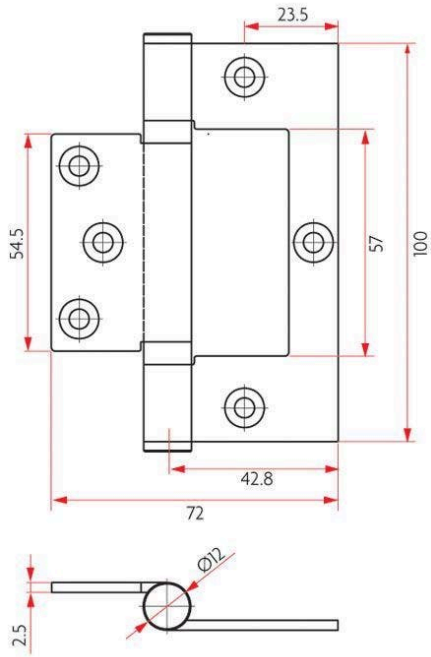

SABRE
ARCHITECTURAL

Sabre Fast Fix Timber Frame Hinge - Satin Stainless Steel - 100x70mm

SKU SAB-H10070FFT-SSS

MPN SAB-H10070FFT-SSS

DESCRIPTION

Sabre 100x70 Fast Fix Timber Frame Hinge Satin Stainless Steel

100mm L x 72mm W x 2.5mm T
Stainless steel
Suits timber frames
2.5mm frame & door clearance

SPECIFICATION

MPN	SAB-H10070FFT-SSS
Brand	Sabre
Product Height	100mm
Product Width	72.5mm
Hinge Thickness	2.5mm
Product Finish or Colour	Satin Stainless Steel (SSS)
Product Material	304 Stainless Steel
Includes Fixing Screws	Yes
Hinge Bearing Type	Ball Bearing
Fixed / Loose Pin	Fixed
Product Warranty	10 Years

ADDITIONAL IMAGES

Sabre Fast Fix Timber Frame Hinge - Satin Stainless Steel - 100x70mm
Scan to view online and for additional product information , or call us on **1800 555 600**.

Print Date: 23/4/24

Sabre Fast Fix Timber Frame Hinge - Satin Stainless Steel - 100x70mm