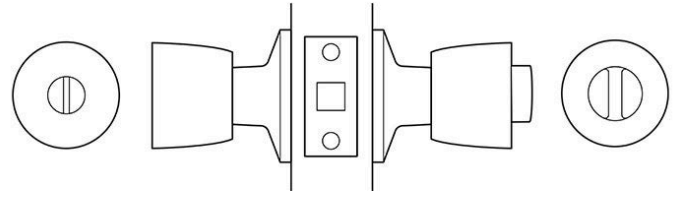

Lockwood 532 Knob Privacy Lockset - Satin Chrome

Scan to view online and for additional product information , or call us on **1800 555 600**.

Print Date: 25/4/24