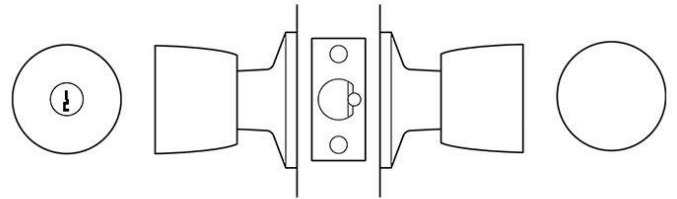

Number of Keys Included 2
Min Door Thickness 32mm
Cylinder Plug Type 530-20
Product Warranty 25 Years

ADDITIONAL IMAGES

Lockwood 536 Knob Escape Lockset - Satin Chrome
Scan to view online and for additional product information , or call us on **1800 555 600**.

Print Date: 27/4/24