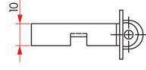

Sabre Adjustable Roller Bolt - Satin Stainless Steel

Scan to view online and for additional product information , or call us on **1800 555 600**.

Print Date: 24/4/24