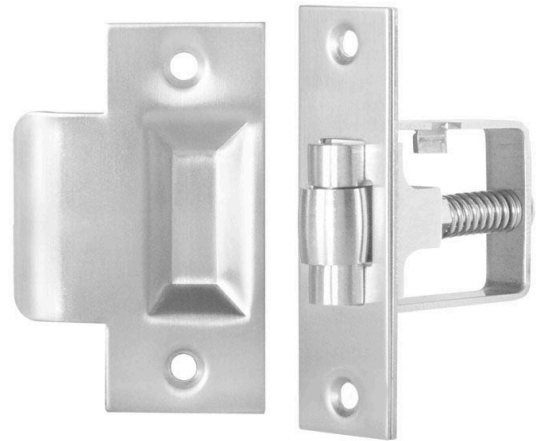

Sabre Adjustable Roller Bolt - Satin Stainless Steel

SKU SAB-RB01-SSS

MPN SAB-RB01-SSS

DESCRIPTION

Sabre Adjustable Roller Bolt Satin Stainless Steel

Adjustable strength
Stainless steel roller
Satin stainless steel finish

SPECIFICATION

MPN	SAB-RB01-SSS
Brand	Sabre
Product Height	22.5mm
Product Width	42mm
Product Length	76.5mm
Product Finish or Colour	Satin Stainless Steel (SSS)
Product Material	Stainless Steel
Includes Fixing Screws	Yes
Fire Tested	Yes
Includes Strike Plate	Yes
Has Deadlatching	No
Min Door Thickness	32mm
Product Warranty	5 Years

ADDITIONAL IMAGES

Sabre Adjustable Roller Bolt - Satin Stainless Steel

Scan to view online and for additional product information , or call us on **1800 555 600**.

Print Date: 24/4/24

Sabre Adjustable Roller Bolt - Satin Stainless Steel