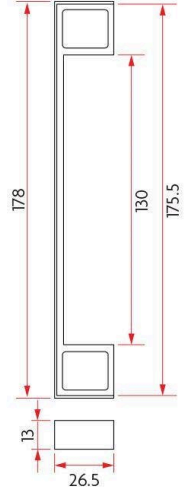

Sabre Adjustable Roller Bolt - Satin Stainless Steel

SKU SAB-RB01-SSS

MPN SAB-RB01-SSS

DESCRIPTION

Sabre Adjustable Roller Bolt Satin Stainless Steel

Adjustable strength
Stainless steel roller
Satin stainless steel finish

SPECIFICATION

MPN	SAB-RB01-SSS
Brand	Sabre
Product Height	22.5mm
Product Width	42mm
Product Length	76.5mm
Product Finish or Colour	Satin Stainless Steel (SSS)
Product Material	Stainless Steel
Includes Fixing Screws	Yes
Fire Tested	Yes
Includes Strike Plate	Yes
Has Deadlatching	No
Min Door Thickness	32mm
Product Warranty	5 Years

ADDITIONAL IMAGES

Sabre Adjustable Roller Bolt - Satin Stainless Steel

Scan to view online and for additional product information , or call us on **1800 555 600**.

Print Date: 24/4/24

Sabre Adjustable Roller Bolt - Satin Stainless Steel