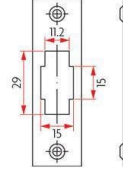

Sabre Adjustable Roller Bolt - Satin Stainless Steel

Scan to view online and for additional product information , or call us on **1800 555 600**.

Print Date: 24/4/24