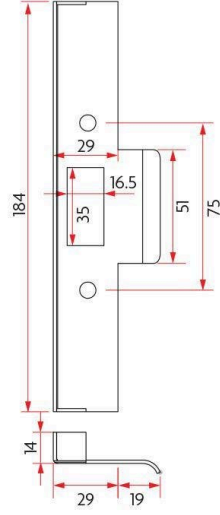

Sabre Adjustable Roller Bolt - Satin Stainless Steel

SKU SAB-RB01-SSS

MPN SAB-RB01-SSS

DESCRIPTION

Sabre Adjustable Roller Bolt Satin Stainless Steel

Adjustable strength
Stainless steel roller
Satin stainless steel finish

SPECIFICATION

MPN	SAB-RB01-SSS
Brand	Sabre
Product Height	22.5mm
Product Width	42mm
Product Length	76.5mm
Product Finish or Colour	Satin Stainless Steel (SSS)
Product Material	Stainless Steel
Includes Fixing Screws	Yes
Fire Tested	Yes
Includes Strike Plate	Yes
Has Deadlatching	No
Min Door Thickness	32mm
Product Warranty	5 Years

ADDITIONAL IMAGES

Sabre Adjustable Roller Bolt - Satin Stainless Steel

Scan to view online and for additional product information , or call us on **1800 555 600**.

Print Date: 24/4/24

Sabre Adjustable Roller Bolt - Satin Stainless Steel