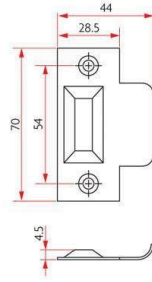

Sabre Adjustable Roller Bolt - Satin Stainless Steel

SKU SAB-RB01-SSS

MPN SAB-RB01-SSS

DESCRIPTION

Sabre Adjustable Roller Bolt Satin Stainless Steel

Adjustable strength
Stainless steel roller
Satin stainless steel finish

SPECIFICATION

MPN	SAB-RB01-SSS
Brand	Sabre
Product Height	22.5mm
Product Width	42mm
Product Length	76.5mm
Product Finish or Colour	Satin Stainless Steel (SSS)
Product Material	Stainless Steel
Includes Fixing Screws	Yes
Fire Tested	Yes
Includes Strike Plate	Yes
Has Deadlatching	No
Min Door Thickness	32mm
Product Warranty	5 Years

ADDITIONAL IMAGES

Sabre Adjustable Roller Bolt - Satin Stainless Steel

Scan to view online and for additional product information , or call us on **1800 555 600**.

Print Date: 24/4/24

Sabre Adjustable Roller Bolt - Satin Stainless Steel