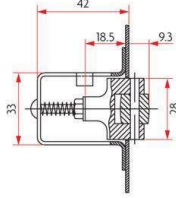

SPECIFICATION

MPN	SAB-RB01-SSS
Brand	Sabre
Product Height	22.5mm
Product Width	42mm
Product Length	76.5mm
Product Finish or Colour	Satin Stainless Steel (SSS)
Product Material	Stainless Steel
Includes Fixing Screws	Yes
Fire Tested	Yes
Includes Strike Plate	Yes
Has Deadlatching	No
Min Door Thickness	32mm
Product Warranty	5 Years

ADDITIONAL IMAGES

Sabre Adjustable Roller Bolt - Satin Stainless Steel

Scan to view online and for additional product information , or call us on **1800 555 600**.

Print Date: 24/4/24

Sabre Adjustable Roller Bolt - Satin Stainless Steel