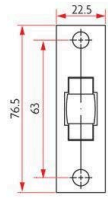

Sabre Adjustable Roller Bolt - Satin Stainless Steel

Scan to view online and for additional product information , or call us on **1800 555 600**.

Print Date: 24/4/24