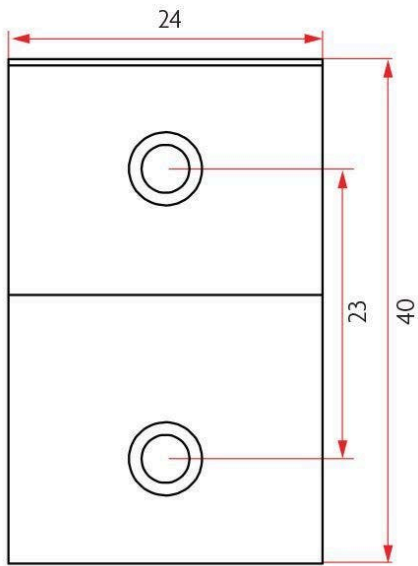

Sabre AFT Universal Mortice Lock Aluminium Fixing Tab Kit

Scan to view online and for additional product information , or call us on **1800 555 600**.

Print Date: 25/4/24