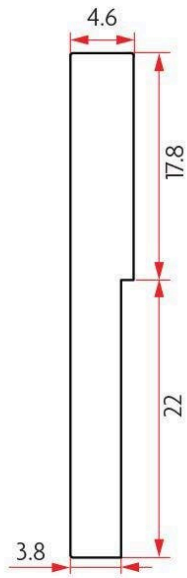

Sabre AFT Universal Mortice Lock Aluminium Fixing Tab Kit

Scan to view online and for additional product information , or call us on **1800 555 600**.

Print Date: 25/4/24