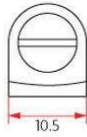

MPN	SAB-BC-60
Brand	Sabre
Product Width	10.5mm
Product Length	60mm
Product Depth	11.5mm
Projection or Length	11.5mm
Product Finish or Colour	Brushed Brass (BB)
Product Material	Brass
Fixing	Visible Fixed
Centre to Centre Distance	22.5mm
Product Warranty	10 Years

ADDITIONAL IMAGES

Sabre Ball Catch 60mm - Polished Brass

Scan to view online and for additional product information , or call us on **1800 555 600**.

Print Date: 27/4/24

Sabre Ball Catch 60mm - Polished Brass