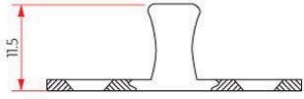

Sabre Ball Catch 60mm - Polished Brass

Scan to view online and for additional product information , or call us on **1800 555 600**.

Print Date: 27/4/24