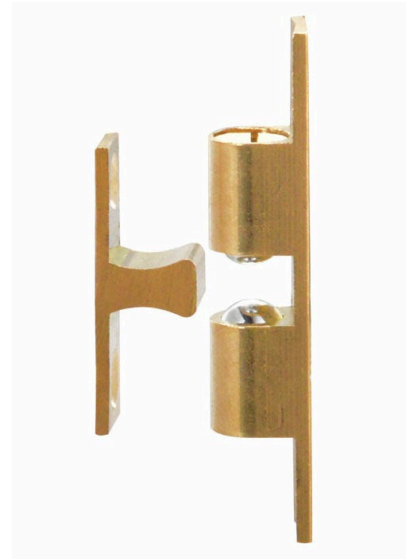

SABRE
ARCHITECTURAL

Sabre Ball Catch 60mm - Polished Brass

SKU SAB-BC-60

MPN SAB-BC-60

DESCRIPTION

Sabre Ball Catch 60mm Length Polished Brass

60mm length
Adjustable strength
Brass material

SPECIFICATION

MPN	SAB-BC-60
Brand	Sabre
Product Width	10.5mm
Product Length	60mm
Product Depth	11.5mm
Projection or Length	11.5mm
Product Finish or Colour	Brushed Brass (BB)
Product Material	Brass
Fixing	Visible Fixed
Centre to Centre Distance	22.5mm
Product Warranty	10 Years

ADDITIONAL IMAGES

Sabre Ball Catch 60mm - Polished Brass

Scan to view online and for additional product information , or call us on **1800 555 600**.

Print Date: 27/4/24

Sabre Ball Catch 60mm - Polished Brass