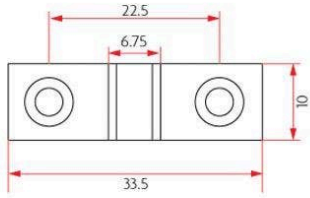

Sabre Ball Catch 60mm - Polished Brass

Scan to view online and for additional product information , or call us on **1800 555 600**.

Print Date: 27/4/24