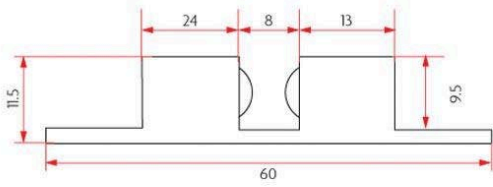

Sabre Ball Catch 60mm - Polished Brass

Scan to view online and for additional product information , or call us on **1800 555 600**.

Print Date: 27/4/24