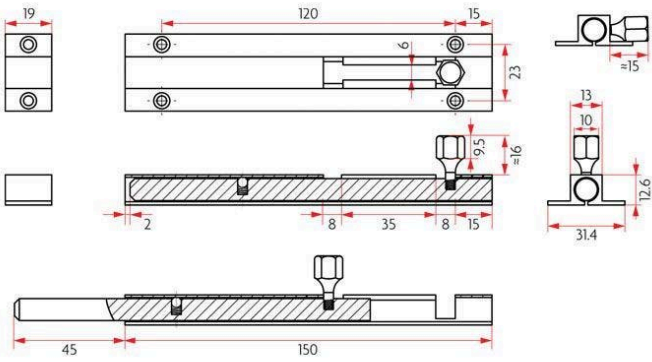

Sabre Barrel Bolt Long Throw - Satin Chrome

SKU SAB-BB02-150-SC

MPN SAB-BB02-150-SC

DESCRIPTION

Sabre Barrel Bolt 45mm Long Throw Satin Chrome

45mm throw
9mm dia. steel bolt
Extruded brass construction
Satin chrome finish

SPECIFICATION

MPN	SAB-BB02-150-SC
Brand	Sabre
Product Width	31.5mm
Product Height	12.6mm
Product Length	150mm
Product Finish or Colour	Satin Chrome (SC)
Product Material	Brass
Bolt / Latch Material	Stainless Steel
Includes Fixing Screws	Yes
Bolt Throw	45mm
Fixing	Visible Fixed
Bolt Diameter	9mm
Product Warranty	10 Years

ADDITIONAL IMAGES

Sabre Barrel Bolt Long Throw - Satin Chrome

Scan to view online and for additional product information , or call us on **1800 555 600**.

Print Date: 24/4/24

Sabre Barrel Bolt Long Throw - Satin Chrome