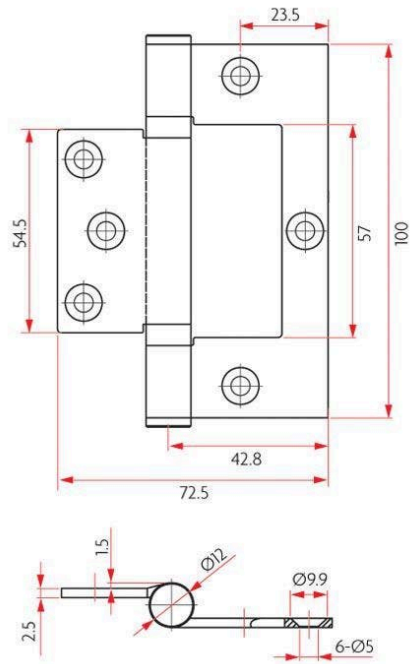

100mm L x 72.5mm W x 2.5mm T

Stainless steel

Suits timber frames

4mm frame & door clearance

Please Note; Frame fixing holes in alternative position

SPECIFICATION

MPN	SAB-H10070FFTK-SSS
Brand	Sabre
Product Height	100mm
Product Width	72.5mm
Hinge Thickness	2.5mm
Product Finish or Colour	Satin Stainless Steel (SSS)
Product Material	304 Stainless Steel
Includes Fixing Screws	Yes
Hinge Bearing Type	Ball Bearing
Fixed / Loose Pin	Fixed
Product Warranty	10 Years

ADDITIONAL IMAGES

Sabre Fast Fix Timber Frame Kinked Hinge - Satin Stainless Steel - 100x70mm
Scan to view online and for additional product information , or call us on **1800 555 600**.

Print Date: 24/4/24