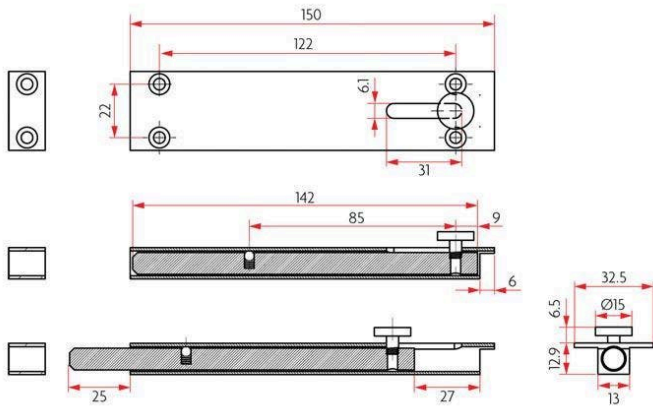

Sabre Barrel Bolt Reversed - Satin Chrome

SKU SAB-BB04-150-SC

MPN SAB-BB04-150-SC

DESCRIPTION

Sabre Barrel Bolt Reversed Satin Chrome

25mm throw
9mm dia. steel bolt
Extruded brass construction
Satin chrome finish

SPECIFICATION

MPN	SAB-BB04-150-SC
Brand	Sabre
Product Width	31.5mm
Product Height	12.6mm
Product Length	150mm
Product Finish or Colour	Satin Chrome (SC)
Product Material	Brass
Bolt / Latch Material	Stainless Steel
Includes Fixing Screws	Yes
Bolt Throw	25mm
Fixing	Visible Fixed
Bolt Diameter	9mm
Product Warranty	10 Years

ADDITIONAL IMAGES

Sabre Barrel Bolt Reversed - Satin Chrome

Scan to view online and for additional product information , or call us on **1800 555 600**.

Print Date: 17/4/24

Sabre Barrel Bolt Reversed - Satin Chrome