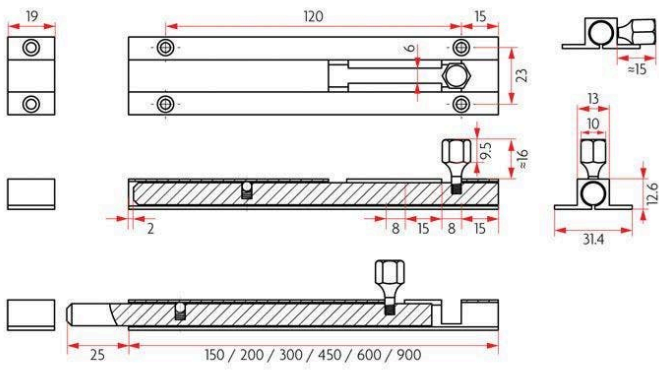

Sabre BB01 Barrel Bolt - Satin Chrome - 200mm

SKU SAB-BB01-200-SC

MPNSAB-BB01-200-SC

300mm shown

DESCRIPTION

Sabre BB01-200 Barrel Bolt Satin Chrome

25mm throw
Length - 200mm
9mm dia. steel bolt
Extruded brass construction
Satin chrome finish

SPECIFICATION

MPN	SAB-BB01-200-SC
Brand	Sabre
Product Width	31.5mm
Product Height	12.6mm
Product Warranty	10 Years
Product Length	200mm
Product Finish or Colour	Satin Chrome (SC)
Product Material	Brass
Bolt / Latch Material	Stainless Steel
Includes Fixing Screws	Yes
Bolt Throw	25mm
Fixing	Visible Fixed
Bolt Diameter	9mm

ADDITIONAL IMAGES

Sabre BB01 Barrel Bolt - Satin Chrome - 200mm

Scan to view online and for additional product information , or call us on **1800 555 600**.

Print Date: 2/5/24

Sabre BB01 Barrel Bolt - Satin Chrome - 200mm