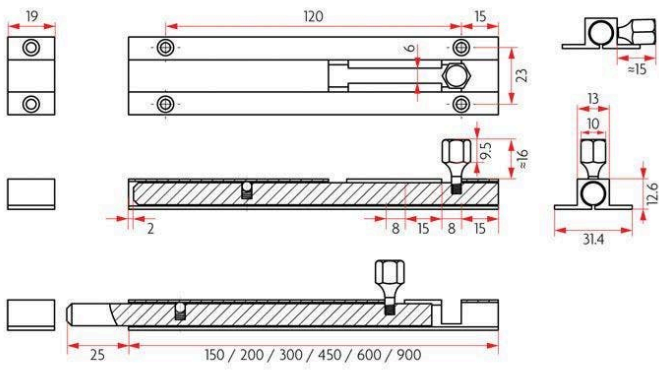

Sabre BB01 Barrel Bolt - Satin Chrome - 300mm

SKU SAB-BB01-300-SC

MPN SAB-BB01-300-SC

300mm shown

DESCRIPTION

Sabre BB01-300 Barrel Bolt Satin Chrome

25mm throw
Length - 300mm
9mm dia. steel bolt
Extruded brass construction
Satin chrome finish

SPECIFICATION

MPN	SAB-BB01-300-SC
Brand	Sabre
Product Width	31.5mm
Product Height	12.6mm
Product Length	300mm
Product Finish or Colour	Satin Chrome (SC)
Product Material	Brass
Bolt / Latch Material	Stainless Steel
Includes Fixing Screws	Yes
Bolt Throw	25mm
Fixing	Visible Fixed
Bolt Diameter	9mm
Product Warranty	10 Years

ADDITIONAL IMAGES

Sabre BB01 Barrel Bolt - Satin Chrome - 300mm

Scan to view online and for additional product information , or call us on **1800 555 600**.

Print Date: 27/4/24

Sabre BB01 Barrel Bolt - Satin Chrome - 300mm