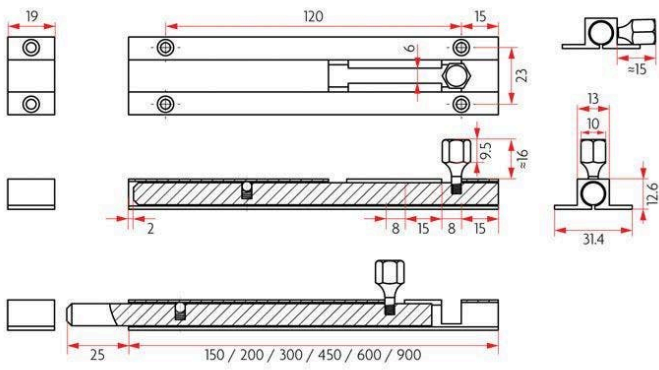

Sabre BB01 Barrel Bolt - Satin Chrome - 450mm

SKU SAB-BB01-450-SC

MPNSAB-BB01-450-SC

300mm shown

DESCRIPTION

Sabre BB01-450 Barrel Bolt Satin Chrome

25mm throw
Length - 450mm
9mm dia. steel bolt
Extruded brass construction
Satin chrome finish

SPECIFICATION

MPN	SAB-BB01-450-SC
Brand	Sabre
Product Width	31.5mm
Product Height	12.6mm
Product Length	450mm
Product Finish or Colour	Satin Chrome (SC)
Product Material	Brass
Bolt / Latch Material	Stainless Steel
Includes Fixing Screws	Yes
Bolt Throw	25mm
Fixing	Visible Fixed
Bolt Diameter	9mm
Product Warranty	10 Years

ADDITIONAL IMAGES

Sabre BB01 Barrel Bolt - Satin Chrome - 450mm

Scan to view online and for additional product information , or call us on **1800 555 600**.

Print Date: 27/4/24

Sabre BB01 Barrel Bolt - Satin Chrome - 450mm