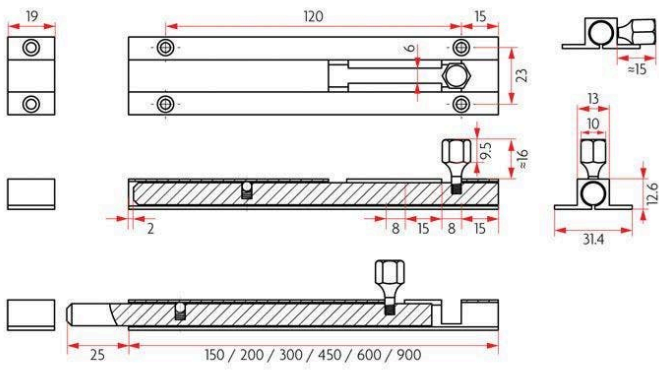

### Sabre BB01-900 Barrel Bolt Satin Chrome

25mm throw  
Length - 900mm  
9mm dia. steel bolt  
Extruded brass construction  
Satin chrome finish

## SPECIFICATION

<b>MPN</b>	SAB-BB01-900-SC
<b>Brand</b>	Sabre
<b>Product Width</b>	31.5mm
<b>Product Height</b>	12.6mm
<b>Product Length</b>	900mm
<b>Product Finish or Colour</b>	Satin Chrome (SC)
<b>Product Material</b>	Brass
<b>Bolt / Latch Material</b>	Stainless Steel
<b>Includes Fixing Screws</b>	Yes
<b>Bolt Throw</b>	25mm
<b>Fixing</b>	Visible Fixed
<b>Bolt Diameter</b>	9mm
<b>Product Warranty</b>	10 Years

## ADDITIONAL IMAGES

**Sabre BB01 Barrel Bolt - Satin Chrome - 900mm**

Scan to view online and for additional product information , or call us on **1800 555 600**.

Print Date: 25/4/24

**Sabre BB01 Barrel Bolt - Satin Chrome - 900mm**