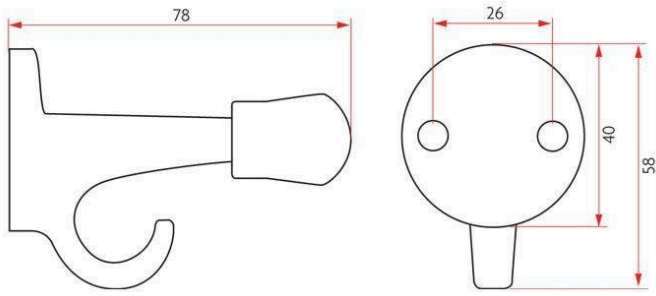

Sabre CH432 Door Bumper & Hook - Satin Chrome

Scan to view online and for additional product information , or call us on **1800 555 600**.

Print Date: 27/4/24