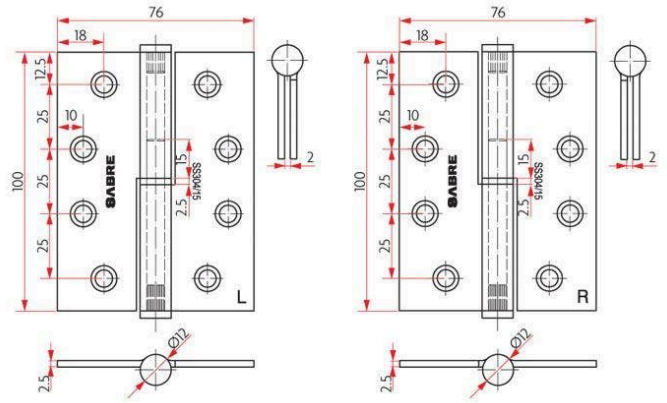

Sabre Lift-off Hinge - Left Handed - Satin Stainless Steel - 100x75x2.5mm

SKU SAB-H10075LOL-SSS

MPN SAB-H10075LOL-SSS

DESCRIPTION

Sabre 100x75x2.5 Lift-off Hinge Left handed Satin Stainless Steel

Suitable for timber & metal frames where the door may need to be lifted off after installation
304 stainless steel

Please note; This product is handed.

SPECIFICATION

MPN	SAB-H10075LOL-SSS
Brand	Sabre
Product Height	100mm
Product Width	75mm
Hinge Thickness	2.5mm
Product Finish or Colour	Satin Stainless Steel (SSS)
Product Material	304 Stainless Steel
Includes Fixing Screws	Yes
Hinge Pin Length	15mm
Handing	Left Hand
Product Warranty	10 Years

ADDITIONAL IMAGES

Sabre Lift-off Hinge - Left Handed - Satin Stainless Steel - 100x75x2.5mm
Scan to view online and for additional product information , or call us on **1800 555 600**.

Print Date: 20/4/24

Sabre Lift-off Hinge - Left Handed - Satin Stainless Steel - 100x75x2.5mm
 Scan to view online and for additional product information , or call us on **1800 555 600**.

Print Date: 20/4/24