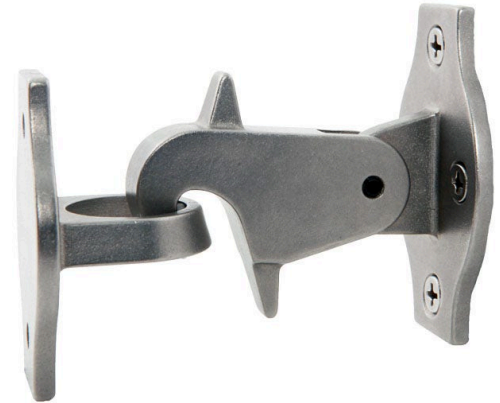

Sabre DS884 Auto Door Stop - Satin Stainless Steel

SKU SAB-DS884-SSS

MPN SAB-DS884-SSS

DESCRIPTION

Sabre DS884 Auto Door Stop Satin Stainless Steel

Door mounted
Material - 304 stainless
includes fixing screws

SPECIFICATION

MPN	SAB-DS884-SSS
Brand	Sabre
Product Height	66mm
Product Width	42mm
Projection or Length	86mm
Product Finish or Colour	Satin Stainless Steel (SSS)
Product Material	Stainless Steel
Includes Fixing Screws	Yes
Product Warranty	1 Year

ADDITIONAL IMAGES

Sabre DS884 Auto Door Stop - Satin Stainless Steel

Scan to view online and for additional product information , or call us on **1800 555 600**.

Print Date: 26/4/24

Sabre DS884 Auto Door Stop - Satin Stainless Steel