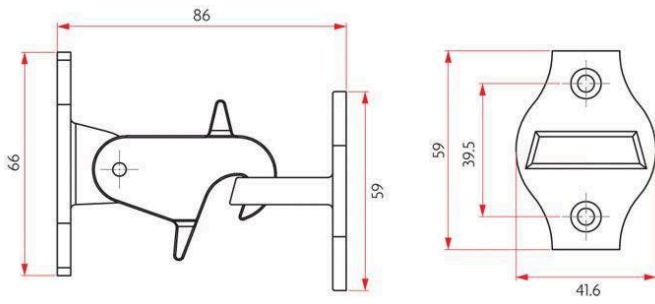

Sabre DS884 Auto Door Stop - Satin Stainless Steel

Scan to view online and for additional product information , or call us on **1800 555 600**.

Print Date: 26/4/24