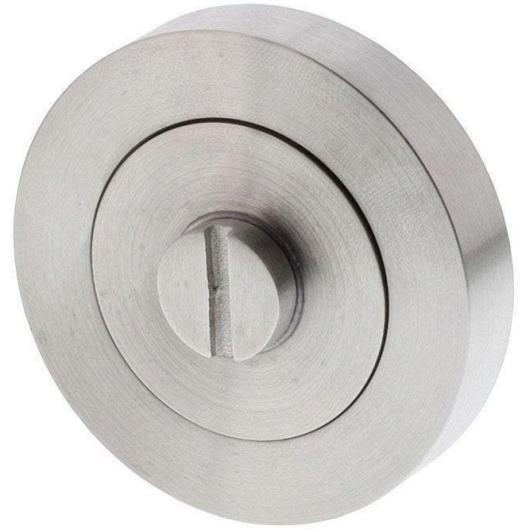

Sabre Emergency Turn - Satin Stainless Steel

SKU SAB-EST-R53-SSS

MPN SAB-EST-R53-SSS

DESCRIPTION

Sabre R53 Emergency Slotted Turn Satin Stainless Steel

Dimensions - 53mm x 10mm

Suits 34mm - 50mm Timber Doors (mortice lock)

304 satin stainless steel

Fire rated

10 yr manufacturers warranty

SPECIFICATION

MPN	SAB-EST-R53-SSS
Brand	Sabre
Projection or Length	15mm
Rose Diameter	53mm
Product Finish or Colour	Satin Stainless Steel (SSS)
Product Material	304 Stainless Steel
Includes Fixing Screws	Yes
Fire Tested	Yes
SCEC Rating	No
Handing	Non-Handed
Fixing	Concealed Fixed
Product Warranty	10 Years Mechanical

ADDITIONAL IMAGES

Sabre Emergency Turn - Satin Stainless Steel

Scan to view online and for additional product information , or call us on **1800 555 600**.

Print Date: 25/4/24

Sabre Emergency Turn - Satin Stainless Steel