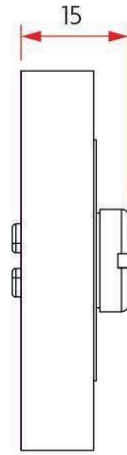

Sabre Emergency Turn - Satin Stainless Steel

SKU SAB-EST-R53-SSS

MPN SAB-EST-R53-SSS

DESCRIPTION

Sabre R53 Emergency Slotted Turn Satin Stainless Steel

Dimensions - 53mm x 10mm

Suits 34mm - 50mm Timber Doors (mortice lock)

304 satin stainless steel

Fire rated

10 yr manufacturers warranty

SPECIFICATION

MPN	SAB-EST-R53-SSS
Brand	Sabre
Projection or Length	15mm
Rose Diameter	53mm
Product Finish or Colour	Satin Stainless Steel (SSS)
Product Material	304 Stainless Steel
Includes Fixing Screws	Yes
Fire Tested	Yes
SCEC Rating	No
Handing	Non-Handed
Fixing	Concealed Fixed
Product Warranty	10 Years Mechanical

ADDITIONAL IMAGES

Sabre Emergency Turn - Satin Stainless Steel

Scan to view online and for additional product information , or call us on **1800 555 600**.

Print Date: 25/4/24

Sabre Emergency Turn - Satin Stainless Steel