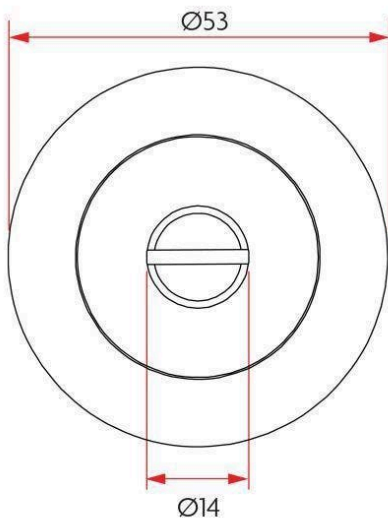

Sabre Emergency Turn - Satin Stainless Steel

Scan to view online and for additional product information , or call us on **1800 555 600**.

Print Date: 25/4/24