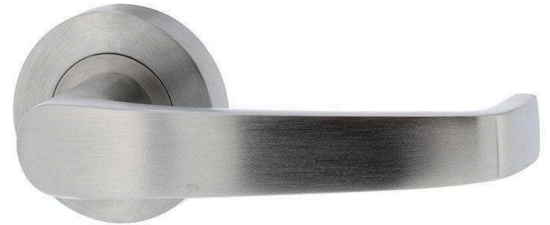

# Legge DA6000-62 Lever Set on Round Rose - Satin Chrome

SKU IR-L6000-62S

MPNL6000/62S

### Legge 6000-62 Rose Furniture Set Satin Chrome Plate

Dimensions - 55mm x 12mm  
Suits 32-50mm timber & metal doors  
Forged brass levers on zinc diecast rose  
7.6mm spindles  
Fire rated  
Suitable for Schlage, Legge, Lockwood, DormaKaba & Novas mortice locks  
Concealed fixings  
10 year manufacturer's warranty  
Sold as a set Outside & Inside

## SPECIFICATION

<b>MPN</b>	L6000/62S
<b>Brand</b>	Legge
<b>Projection or Length</b>	58mm
<b>Rose Diameter</b>	55mm
<b>Product Finish or Colour</b>	Satin Chrome (SC)
<b>Product Material</b>	Brass
<b>Includes Fixing Screws</b>	Yes
<b>AS1428.1 Compliant</b>	Yes
<b>Fire Tested</b>	Yes
<b>Handing</b>	Non-Handed
<b>Fixing</b>	Concealed Fixed
<b>Spindle Size</b>	7.6mm
<b>Max Door Thickness</b>	50mm
<b>Product Warranty</b>	10 Years

**Legge DA6000-62 Lever Set on Round Rose - Satin Chrome**

Scan to view online and for additional product information , or call us on **1800 555 600**.

Print Date: 27/4/24