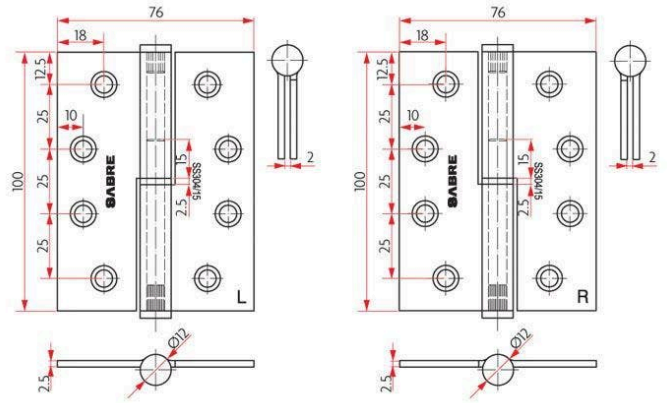

Sabre Lift-off Hinge - Right Handed - Satin Stainless Steel - 100x75x2.5mm

SKU SAB-H10075LOR-SSS

MPN SAB-H10075LOR-SSS

DESCRIPTION

Sabre 100x75x2.5 Lift-off Hinge Satin Stainless Steel

Suitable for timber & metal frames where the door may need to be lifted off after installation
304 stainless steel

Please note; Lift off hinges are handed.

SPECIFICATION

MPN	SAB-H10075LOR-SSS
Brand	Sabre
Product Height	100mm
Product Width	75mm
Hinge Thickness	2.5mm
Product Finish or Colour	Satin Stainless Steel (SSS)
Product Material	304 Stainless Steel
Includes Fixing Screws	Yes
Hinge Pin Length	15mm
Handing	Right Hand
Product Warranty	10 Years

ADDITIONAL IMAGES

Sabre Lift-off Hinge - Right Handed - Satin Stainless Steel - 100x75x2.5mm
Scan to view online and for additional product information , or call us on **1800 555 600**.

Print Date: 27/4/24

Sabre Lift-off Hinge - Right Handed - Satin Stainless Steel - 100x75x2.5mm
Scan to view online and for additional product information , or call us on **1800 555 600**.

Print Date: 27/4/24