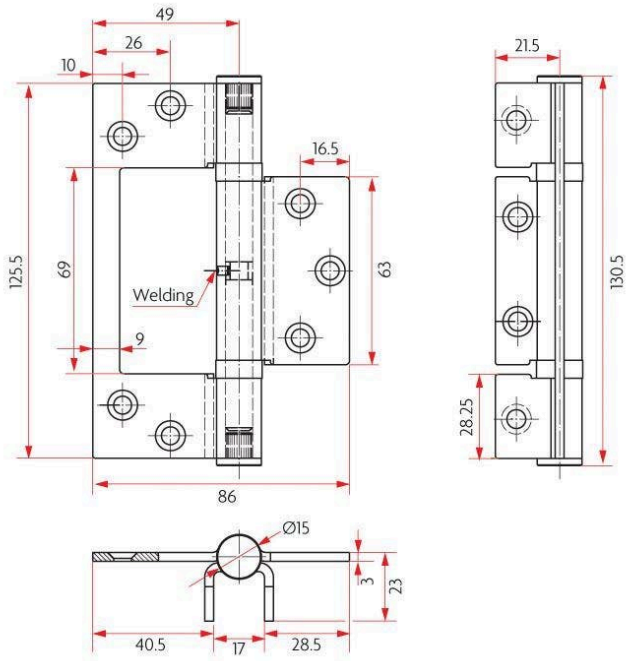

SPECIFICATION

MPN	SAB-H104FFBB-SSS
Brand	Sabre
Product Height	125.5mm
Product Width	86mm
Hinge Thickness	3.0mm
Product Finish or Colour	Satin Stainless Steel (SSS)
Product Material	304 Stainless Steel
Includes Fixing Screws	Yes
Hinge Bearing Type	Ball Bearing
Fixed / Loose Pin	Fixed
Product Warranty	10 Years

ADDITIONAL IMAGES

Sabre Heavy Duty Fast Fix Wrap Around Hinge - Satin Stainless Steel - 125x86mm
Scan to view online and for additional product information , or call us on **1800 555 600**.

Print Date: 21/4/24

Sabre Heavy Duty Fast Fix Wrap Around Hinge - Satin Stainless Steel - 125x86mm
 Scan to view online and for additional product information , or call us on **1800 555 600**.

Print Date: 21/4/24