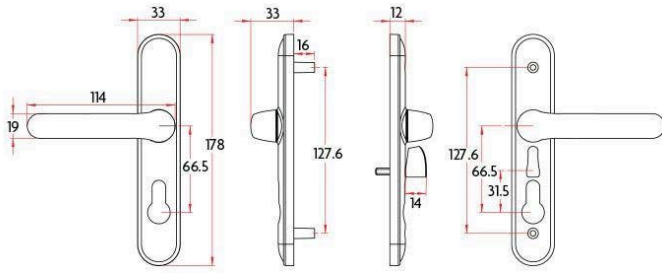

Has Deadlatching Yes
Min Door Thickness 20mm
Number of Locking Points 1

ADDITIONAL IMAGES

SABRE HSDL Hinged Security Screen Door Lock Round - Black - *RUN OUT*
Scan to view online and for additional product information , or call us on **1800 555 600**.

Print Date: 19/3/25