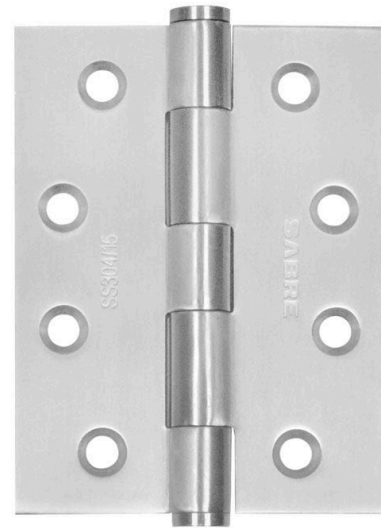

# Sabre Fixed Pin Butt Hinge - Satin Stainless Steel - 100x75x2.5mm

**SKU** SAB-H10075FP-SSS

**MPN** SAB-H10075FP-SSS

### Sabre 100mm x 75mm Fixed Pin Butt Hinge Satin Stainless Steel

100mm L x 75mm W x 2.5mm T  
Stainless steel  
Fixed pin butt hinge  
Fire rated  
2mm minimum frame & door clearance

## SPECIFICATION

<b>MPN</b>	SAB-H10075FP-SSS
<b>Brand</b>	Sabre
<b>Product Width</b>	75mm
<b>Hinge Thickness</b>	2.5mm
<b>Product Finish or Colour</b>	Satin Stainless Steel (SSS)
<b>Product Material</b>	304 Stainless Steel
<b>Includes Fixing Screws</b>	Yes
<b>Fire Tested</b>	Yes
<b>Fixed / Loose Pin</b>	Fixed
<b>Product Warranty</b>	10 Years

## ADDITIONAL IMAGES

**Sabre Fixed Pin Butt Hinge - Satin Stainless Steel - 100x75x2.5mm**

Scan to view online and for additional product information , or call us on **1800 555 600**.

Print Date: 24/4/24