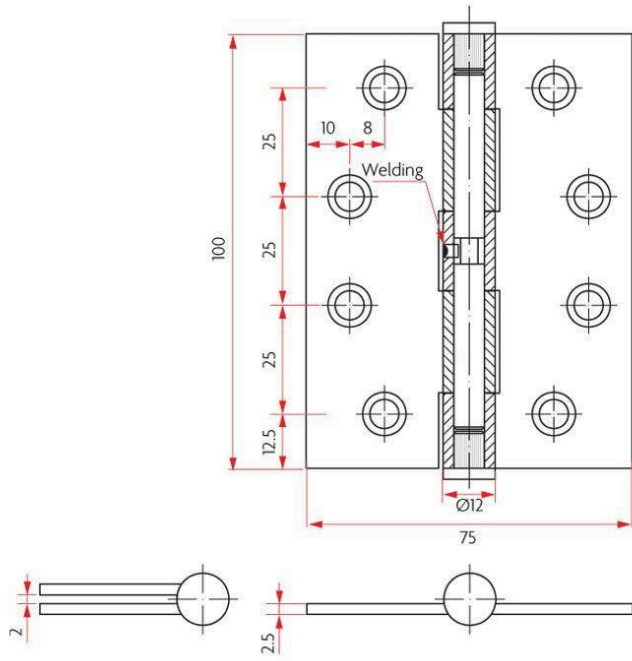

### Sabre 100mm x 75mm Fixed Pin Butt Hinge Satin Stainless Steel

100mm L x 75mm W x 2.5mm T  
Stainless steel  
Fixed pin butt hinge  
Fire rated  
2mm minimum frame & door clearance

## SPECIFICATION

<b>MPN</b>	SAB-H10075FP-SSS
<b>Brand</b>	Sabre
<b>Product Width</b>	75mm
<b>Hinge Thickness</b>	2.5mm
<b>Product Finish or Colour</b>	Satin Stainless Steel (SSS)
<b>Product Material</b>	304 Stainless Steel
<b>Includes Fixing Screws</b>	Yes
<b>Fire Tested</b>	Yes
<b>Fixed / Loose Pin</b>	Fixed
<b>Product Warranty</b>	10 Years

## ADDITIONAL IMAGES

**Sabre Fixed Pin Butt Hinge - Satin Stainless Steel - 100x75x2.5mm**

Scan to view online and for additional product information , or call us on **1800 555 600**.

Print Date: 24/4/24

**Sabre Fixed Pin Butt Hinge - Satin Stainless Steel - 100x75x2.5mm**

Scan to view online and for additional product information , or call us on **1800 555 600**.

Print Date: 24/4/24